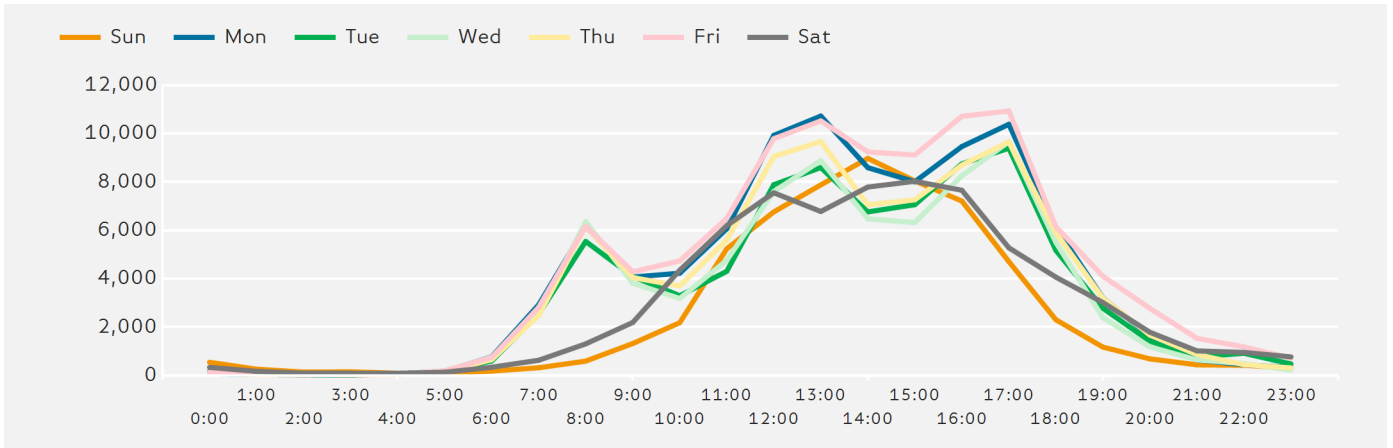

Headlines

The change in footfall for Manchester BID over the last 52 weeks is 2.6% up on the previous year.

Footfall for the year to date is 2.6% down on the previous year.

The number of visitors counted for week commencing 10 March 2019 was 574,348.

The busiest day in week commencing 10 March 2019 was Friday with 102,492 visitors.

The peak hour of the week was 17:00 on Friday 15 March 2019 with footfall of 10,931

Footfall by Week

Footfall by Hour

Weather