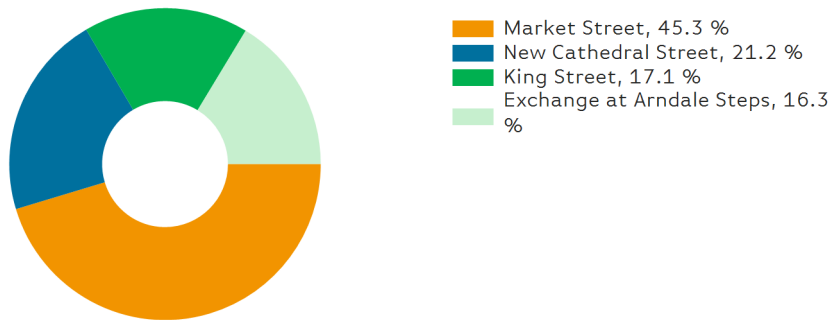

The busiest day in week commencing 10 March 2019 was Friday with 102,492 visitors.

The peak hour of the week was 17:00 on Friday 15 March 2019 with footfall of 10,931

Footfall by Week

Footfall by Hour

Weather

	Sun	Mon	Tue	Wed	Thu	Fri	Sat
This Week	6	9	8	9	9	12	11
Previous Week	12	8	11	13	7	8	9
Previous Year	12	8	9	11	11	10	1

Footfall by Day

Footfall by Location

Footfall by location

Counting By Location - Main Locations Only