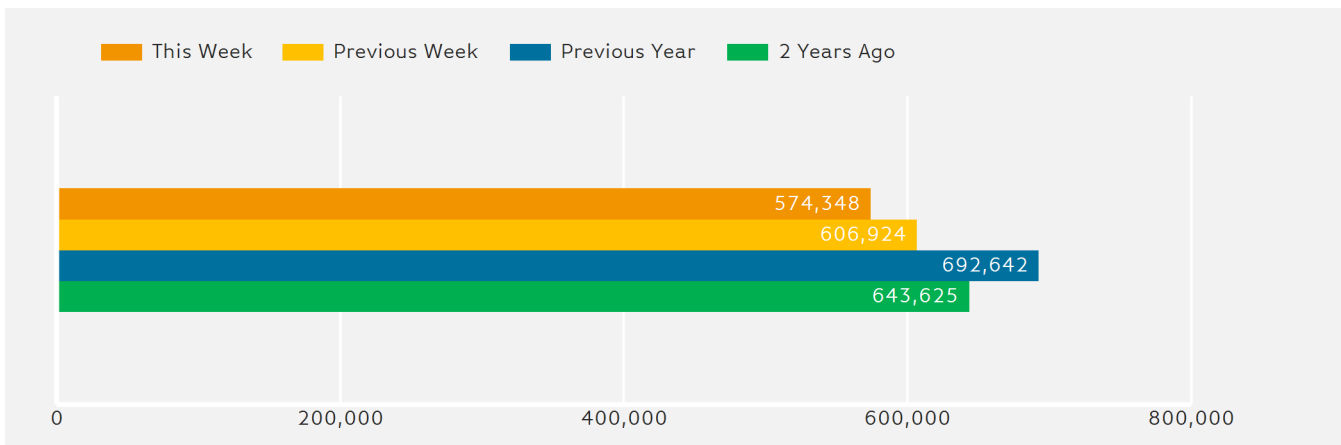

Headlines

The change in footfall for Manchester BID over the last 52 weeks is 2.6% up on the previous year.

Footfall for the year to date is 2.6% down on the previous year.

The number of visitors counted for week commencing 10 March 2019 was 574,348.

The busiest day in week commencing 10 March 2019 was Friday with 102,492 visitors.

The peak hour of the week was 17:00 on Friday 15 March 2019 with footfall of 10,931

Footfall by Week

Footfall by Hour

Weather