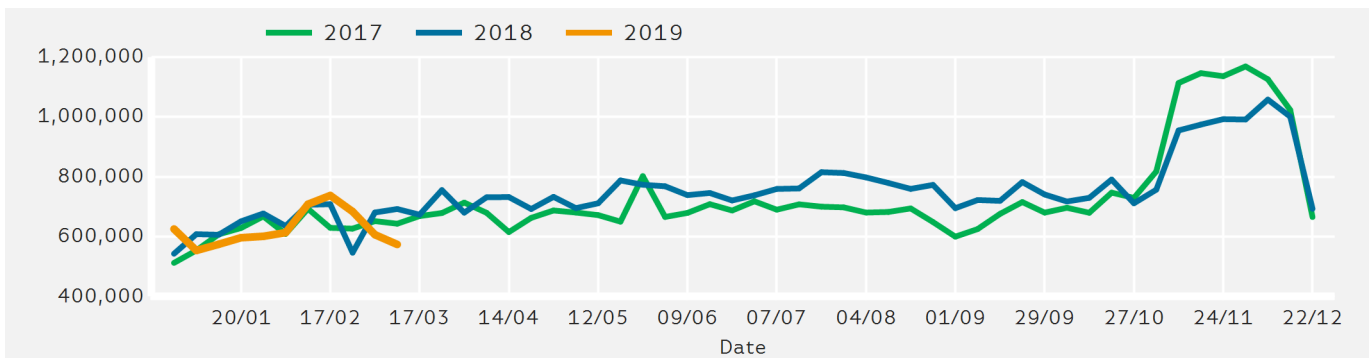

Headlines

The change in footfall for Manchester BID over the last 52 weeks is 2.6% up on the previous year.

Footfall for the year to date is 2.6% down on the previous year.

The number of visitors counted for week commencing 10 March 2019 was 574,348.

The busiest day in week commencing 10 March 2019 was Friday with 102,492 visitors.

The peak hour of the week was 17:00 on Friday 15 March 2019 with footfall of 10,931

Footfall by Week

Footfall by Hour

Weather

	Sun	Mon	Tue	Wed	Thu	Fri	Sat
This Week	6	9	8	9	9	12	11
Previous Week	12	8	11	13	7	8	9
Previous Year	12	8	9	11	11	10	1

Footfall by Day

Footfall by Location

Footfall by location

Counting By Location - Main Locations Only

Footfall by Week

Notes

Year to Date % Change is the annual % change in footfall from January of this year compared to the same period last year. Week 1, 2019 to Week 11, 2019 Vs Week 1, 2018 to Week 11, 2018