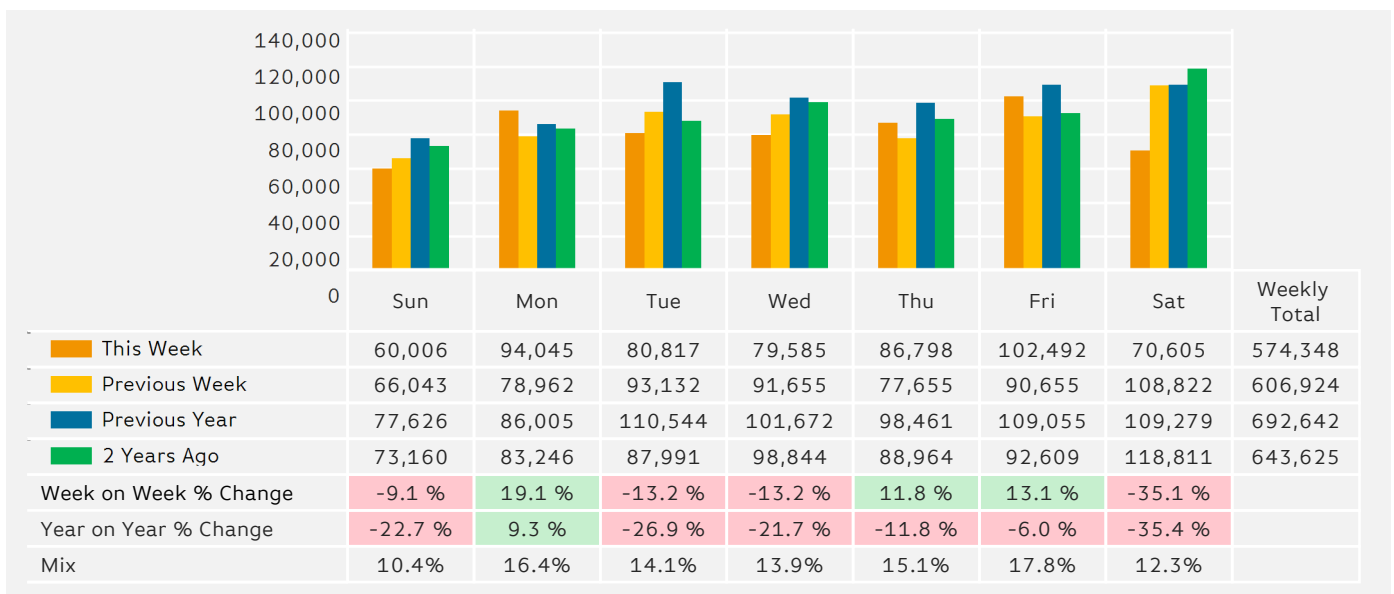

Headlines

The change in footfall for Manchester BID over the last 52 weeks is 2.6% up on the previous year.

Footfall for the year to date is 2.6% down on the previous year.

The number of visitors counted for week commencing 10 March 2019 was 574,348.

The busiest day in week commencing 10 March 2019 was Friday with 102,492 visitors.

The peak hour of the week was 17:00 on Friday 15 March 2019 with footfall of 10,931

Footfall by Week

Footfall by Hour

Weather

	Sun	Mon	Tue	Wed	Thu	Fri	Sat
This Week	6	9	8	9	9	12	11
Previous Week	12	8	11	13	7	8	9
Previous Year	12	8	9	11	11	10	1

Footfall by Day

Footfall by Location

Footfall by location

Counting By Location - Main Locations Only