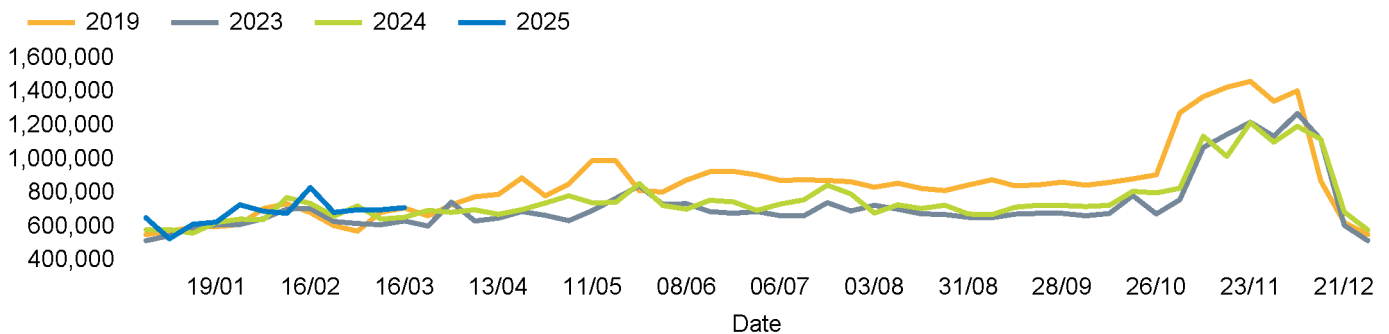

The total number of visitors to Manchester BID for the last 52 weeks is 40,013,778 which is 4.3% up on the previous year.

The total number of visitors for the year to date is 8,166,380 which is 4.1% up on the previous year.

The total number of visitors to Manchester BID in week commencing 16 March 2025 was 714,169.

The busiest day in week commencing 16 March 2025 was Saturday with 131,416 visitors.

The peak hour of the week was 13:00 on Sunday 16 March 2025 with footfall of 17,236.

Footfall Counts by week

■ This Week ■ Previous Year
■ Previous Week ■ 2 Years Ago

Weather

	Sun	Mon	Tue	Wed	Thu	Fri	Sat
This week	11°	11°	12°	15°	19°	19°	17°
Previous week	19°	18°	13°	9°	9°	9°	9°
Previous year	16°	16°	16°	15°	13°	12°	11°

Footfall Counts by day

Footfall Counts by hour

Footfall Counts by week

Footfall Counts by location

Footfall Counts by location

Reporting dates

This week - 16 March 2025 - 22 March 2025

Year to Date % Change is the annual % change in footfall from January of this year compared to the same period last year. Week 1, 2025 to Week 12, 2025 Vs Week 1, 2024 to Week 12, 2024