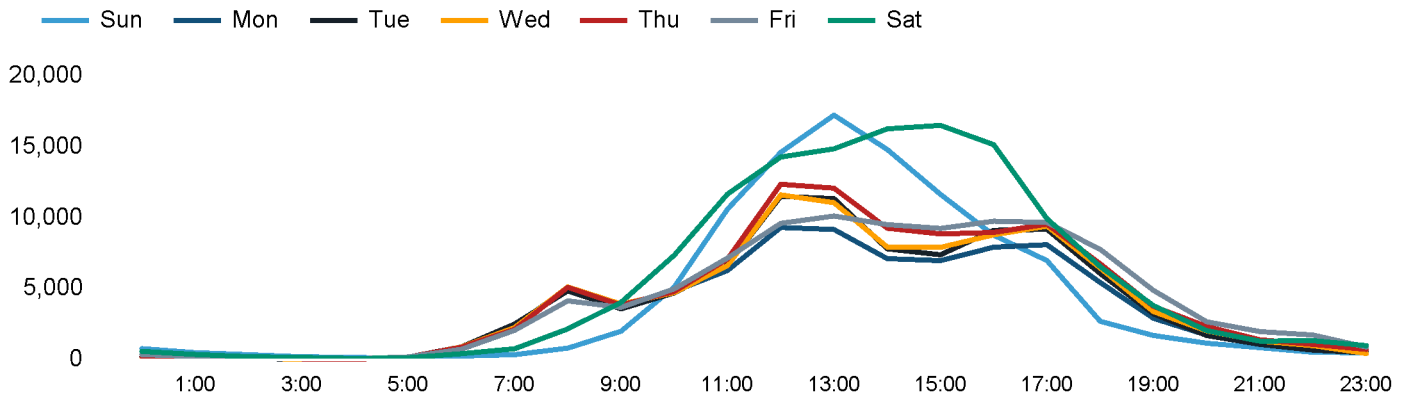

The total number of visitors to Manchester BID in week commencing 16 March 2025 was 714,169.

The busiest day in week commencing 16 March 2025 was Saturday with 131,416 visitors.

The peak hour of the week was 13:00 on Sunday 16 March 2025 with footfall of 17,236.

Footfall Counts by week

■ This Week ■ Previous Year
■ Previous Week ■ 2 Years Ago

Weather

	Sun	Mon	Tue	Wed	Thu	Fri	Sat
This week	11°	11°	12°	15°	19°	19°	17°
Previous week	19°	18°	13°	9°	9°	9°	9°
Previous year	16°	16°	16°	15°	13°	12°	11°

Footfall Counts by day

Footfall Counts by hour

Footfall Counts by week

Footfall Counts by location

Footfall Counts by location

Reporting dates

This week - 16 March 2025 - 22 March 2025

Year to Date % Change is the annual % change in footfall from January of this year compared to the same period last year. Week 1, 2025 to Week 12, 2025 Vs Week 1, 2024 to Week 12, 2024