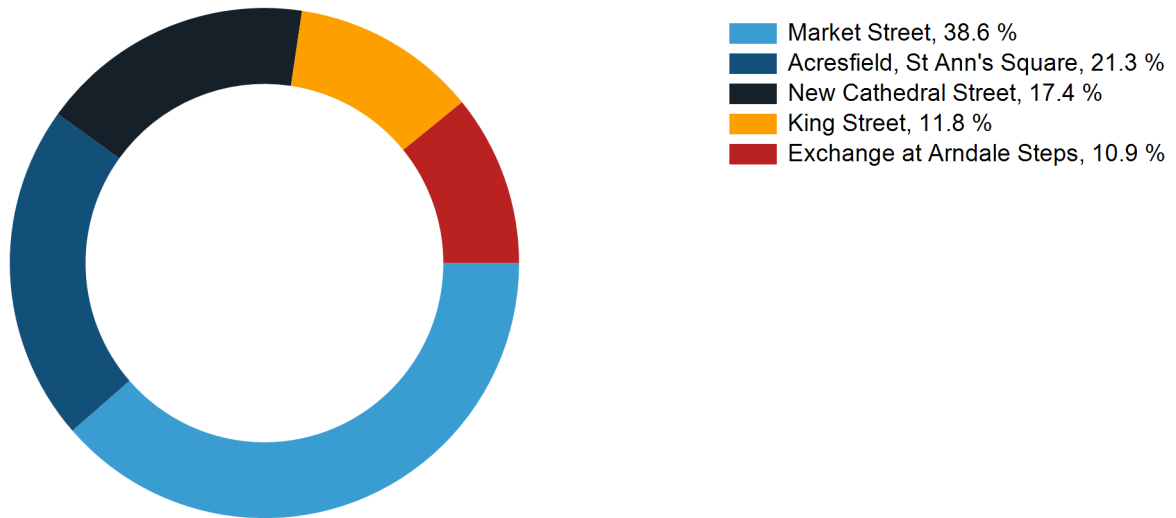

Footfall Counts by day

Footfall Counts by hour

Footfall Counts by week

Footfall Counts by location

Footfall Counts by location

Reporting dates

This week - 16 March 2025 - 22 March 2025

Year to Date % Change is the annual % change in footfall from January of this year compared to the same period last year. Week 1, 2025 to Week 12, 2025 Vs Week 1, 2024 to Week 12, 2024