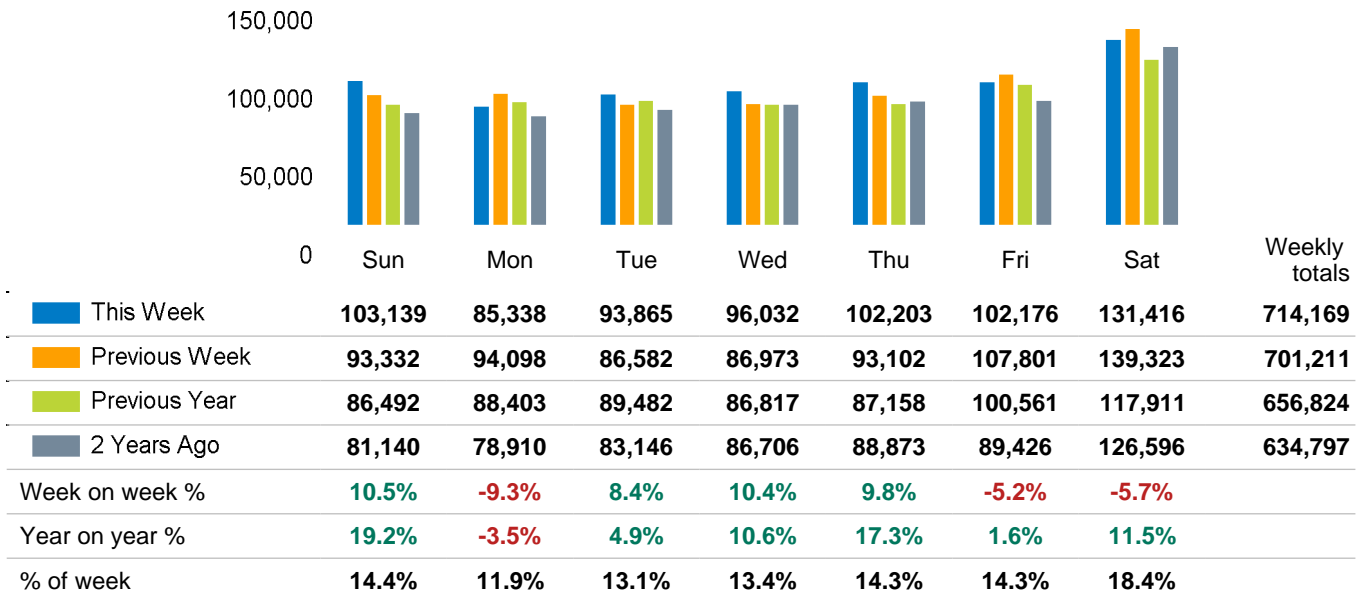

The total number of visitors to Manchester BID for the last 52 weeks is 40,013,778 which is 4.3% up on the previous year.

The total number of visitors for the year to date is 8,166,380 which is 4.1% up on the previous year.

The total number of visitors to Manchester BID in week commencing 16 March 2025 was 714,169.

The busiest day in week commencing 16 March 2025 was Saturday with 131,416 visitors.

The peak hour of the week was 13:00 on Sunday 16 March 2025 with footfall of 17,236.

Footfall Counts by week

■ This Week ■ Previous Year
■ Previous Week ■ 2 Years Ago

Weather

	Sun	Mon	Tue	Wed	Thu	Fri	Sat
This week	11°	11°	12°	15°	19°	19°	17°
Previous week	19°	18°	13°	9°	9°	9°	9°
Previous year	16°	16°	16°	15°	13°	12°	11°

Footfall Counts by day

Footfall Counts by hour

Footfall Counts by week

Footfall Counts by location

Footfall Counts by location

Reporting dates

This week - 16 March 2025 - 22 March 2025

Year to Date % Change is the annual % change in footfall from January of this year compared to the same period last year. Week 1, 2025 to Week 12, 2025 Vs Week 1, 2024 to Week 12, 2024