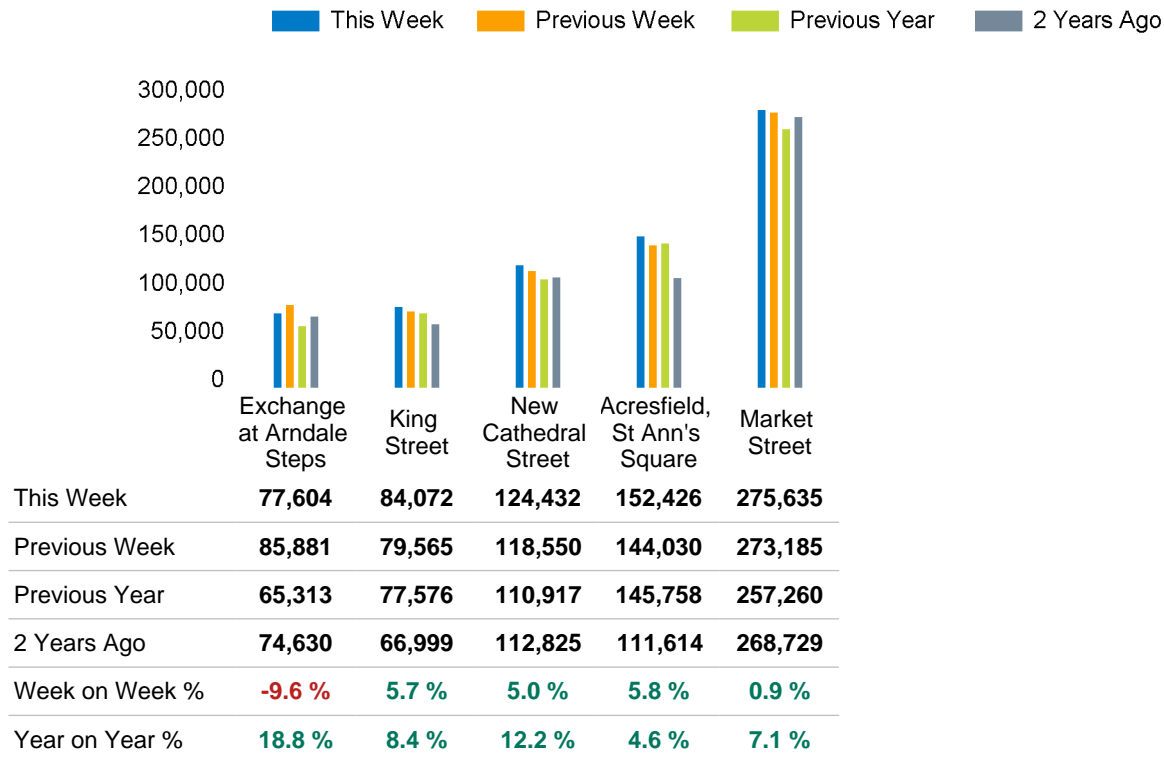

The total number of visitors to Manchester BID for the last 52 weeks is 40,013,778 which is 4.3% up on the previous year.

The total number of visitors for the year to date is 8,166,380 which is 4.1% up on the previous year.

The total number of visitors to Manchester BID in week commencing 16 March 2025 was 714,169.

The busiest day in week commencing 16 March 2025 was Saturday with 131,416 visitors.

The peak hour of the week was 13:00 on Sunday 16 March 2025 with footfall of 17,236.

Footfall Counts by day

Footfall Counts by hour

Footfall Counts by week

Footfall Counts by location

Footfall Counts by location

Reporting dates

This week - 16 March 2025 - 22 March 2025

Year to Date % Change is the annual % change in footfall from January of this year compared to the same period last year. Week 1, 2025 to Week 12, 2025 Vs Week 1, 2024 to Week 12, 2024

Year on Year % Change is the % change in footfall for this week compared to the same week in the previous year. Week 12, 2025 Vs Week 12, 2024

Week on Week % Change is the % change in footfall for this week from the previous week. Week 12 2025 Vs Week 11 2025