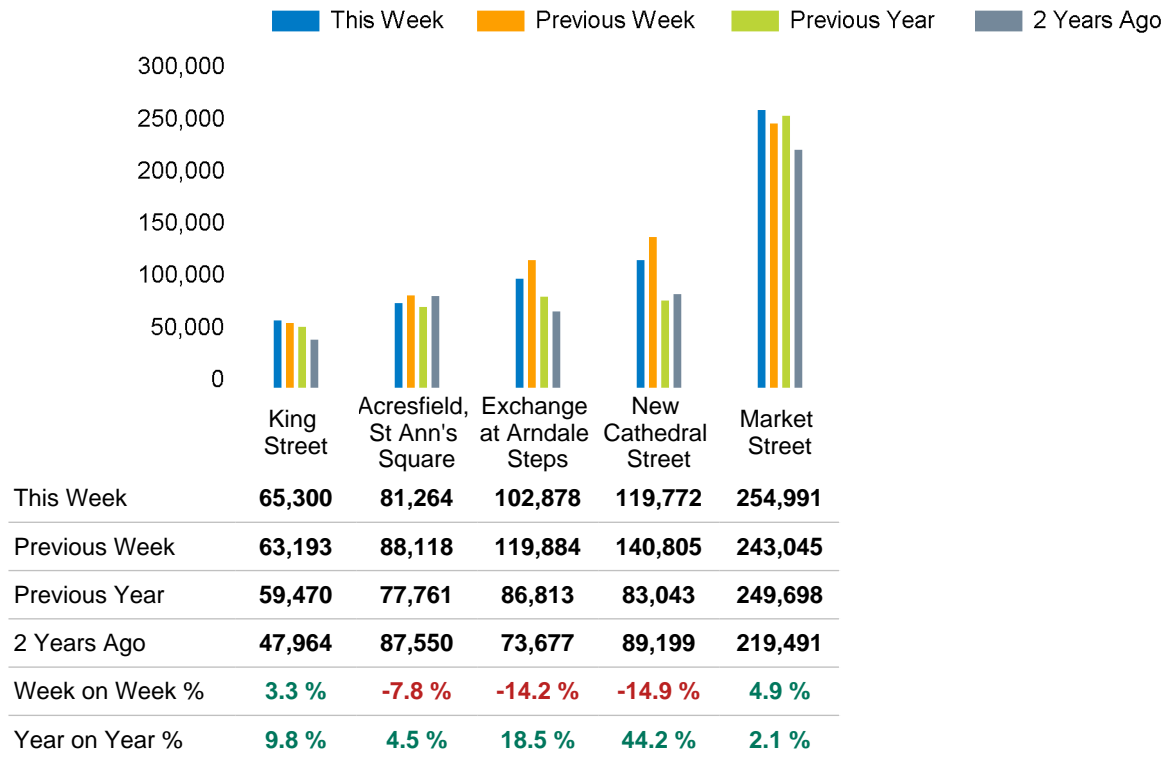

Footfall Counts by location