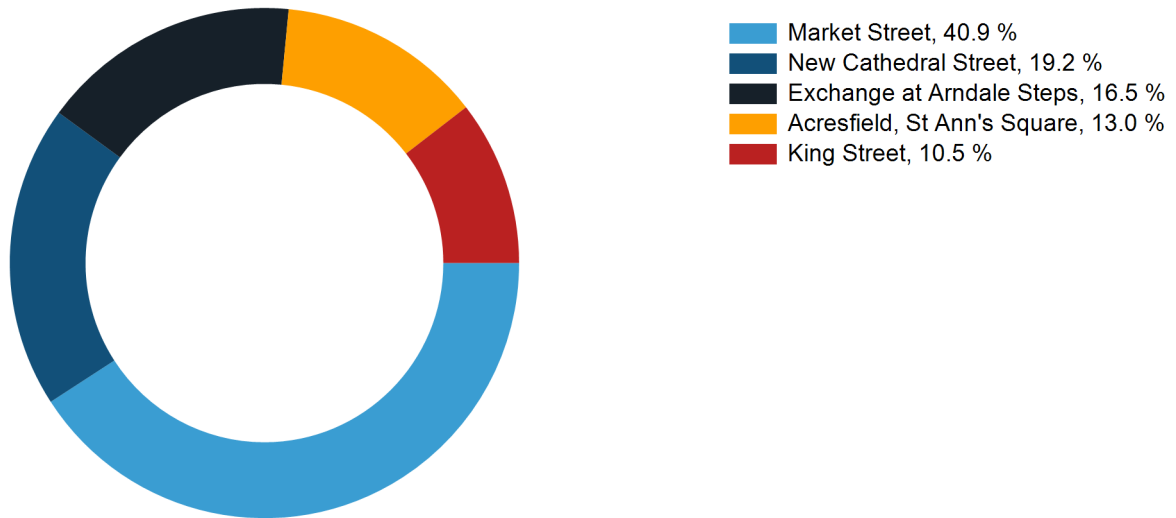

Footfall Counts by location