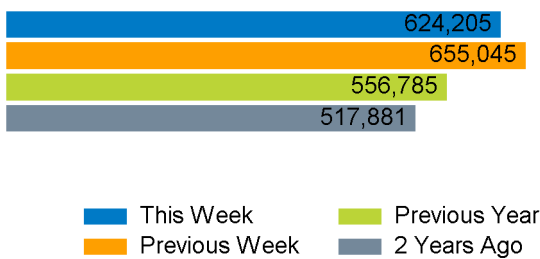

Footfall Report for: Manchester BID

Weekly Footfall Counts

	Year to date %		Year on year %		Week on week %	
	2025	2024	2025	2024	2025	2024
Manchester BID	12.1%	7.5%	12.1%	7.5%	-4.7%	-8.5%
North & Yorkshire	3.9%	1.9%	3.9%	1.9%	-4.4%	2.6%
High Street Index - BDSU (BDSU - Comparison)	16.4%	4.7%	16.4%	4.7%	-6.5%	-7.3%
High Street Index (Regional City)	16.6%	7.5%	16.6%	7.5%	-5.3%	-7.0%
UK	9.2%	4.1%	9.2%	4.1%	-2.8%	-0.8%

Benchmark calculations (Year on Year and Week on Week) have been calculated using like for like data sets (only those counters available in both comparison periods) to ensure statistical accuracy

Headlines

The total number of visitors to Manchester BID for the last 52 weeks is 37,581,947 which is 1.1% down on the previous year.

The total number of visitors for the year to date is 624,205 which is 12.1% up on the previous year.

The total number of visitors to Manchester BID in week commencing 29 December 2024 was 624,205.

The busiest day in week commencing 29 December 2024 was Monday with 125,901 visitors.

The peak hour of the week was 13:00 on Monday 30 December 2024 with footfall of 15,963.

Footfall Counts by week

Weather

	Sun	Mon	Tue	Wed	Thu	Fri	Sat
This week	9°	11°	12°	12°	10°	6°	6°
Previous week	11°	8°	13°	13°	10°	8°	7°
Previous year	11°	8°	10°	10°	9°	8°	8°