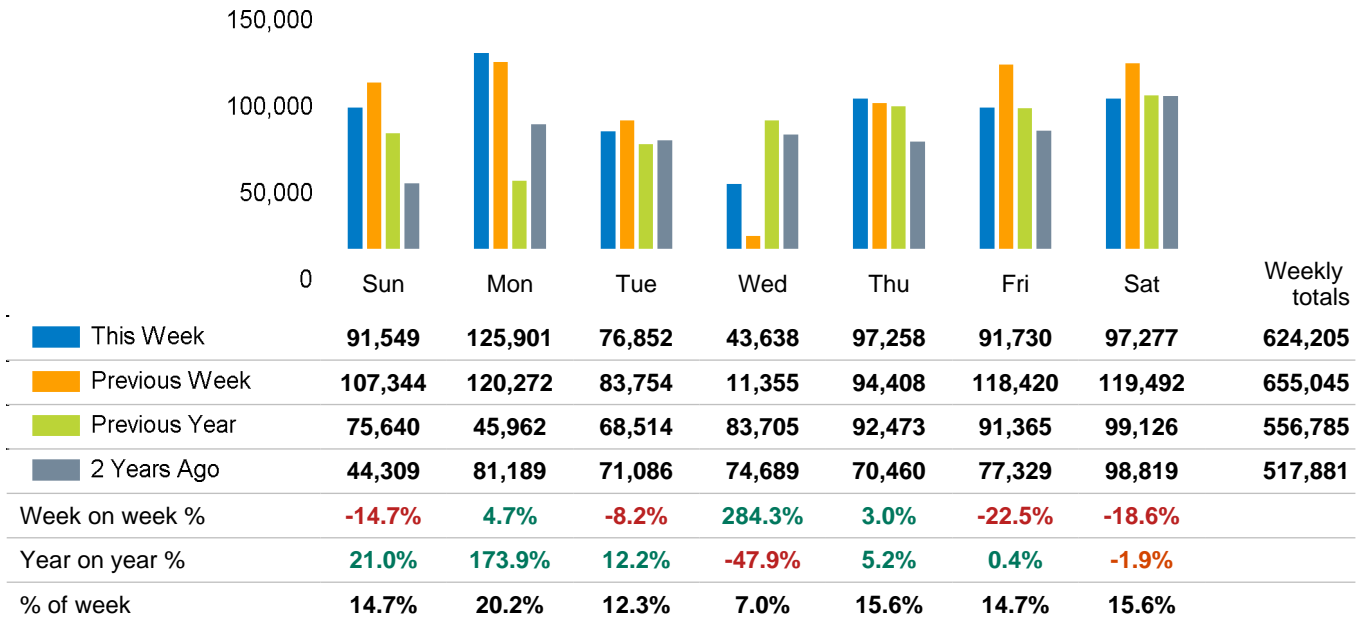

Footfall Counts by day