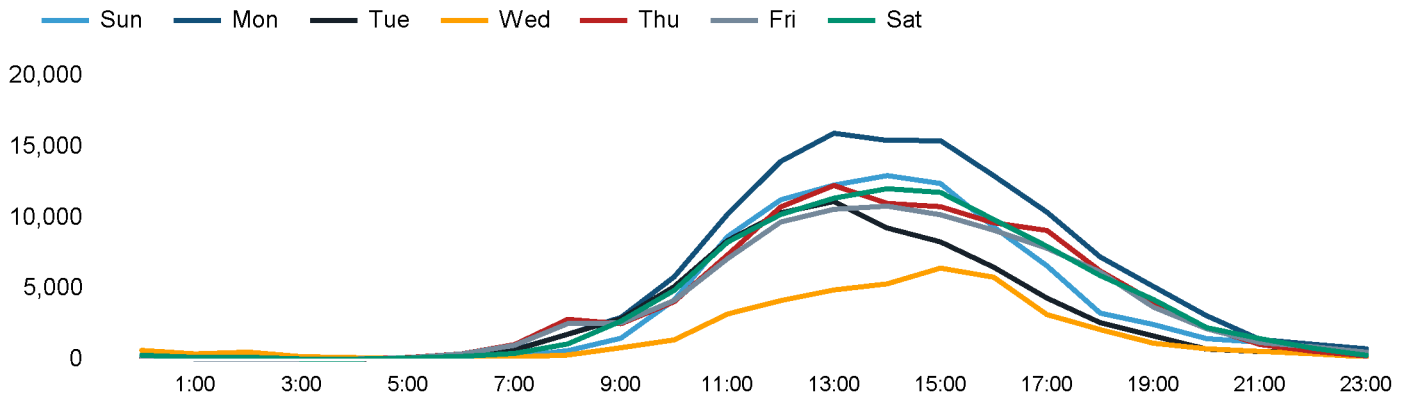

Footfall Counts by hour