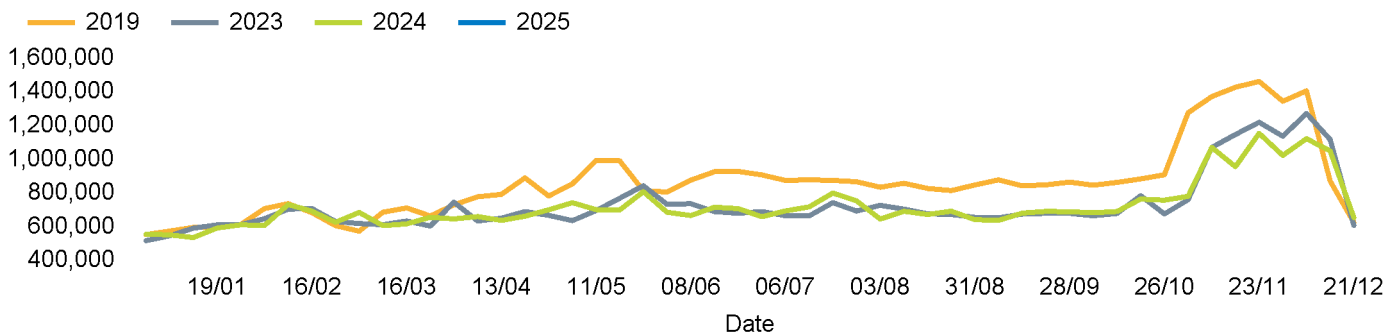

Footfall Counts by week