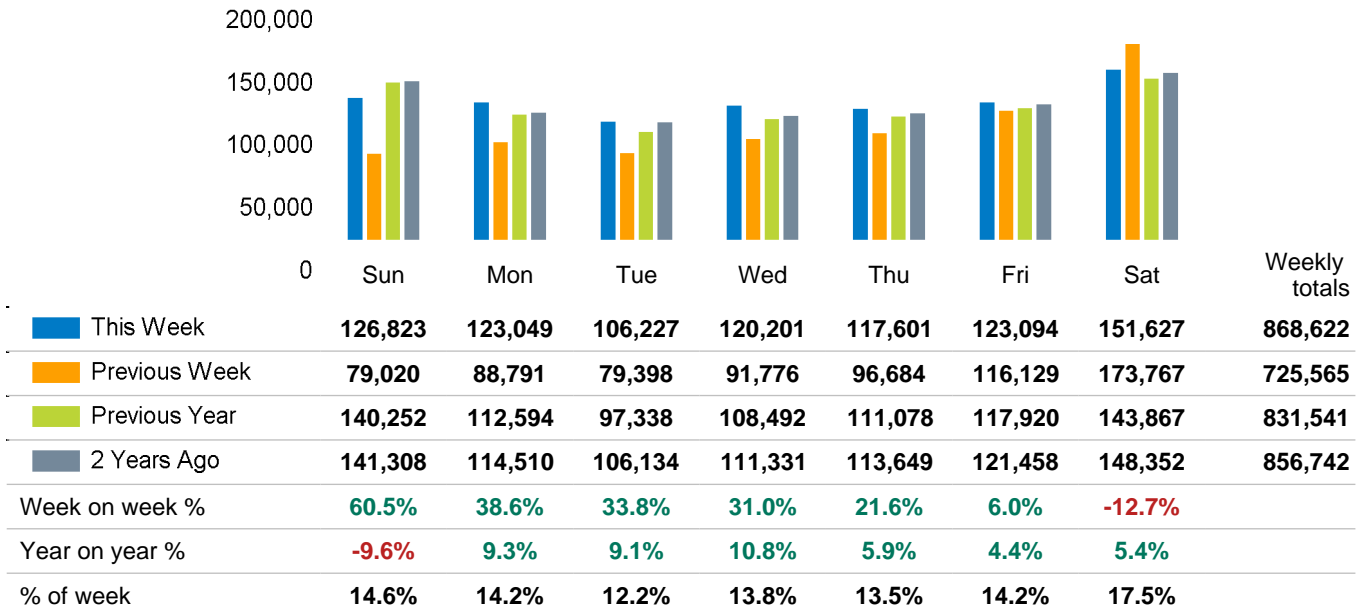

The total number of visitors to Manchester BID for the last 52 weeks is 39,925,737 which is 0.8% down on the previous year.

The total number of visitors for the year to date is 14,446,360 which is 4.3% down on the previous year.

The total number of visitors to Manchester BID in week commencing 24 May 2026 was 868,622.

The busiest day in week commencing 24 May 2026 was Saturday with 151,627 visitors.

The peak hour of the week was 13:00 on Saturday 30 May 2026 with footfall of 16,698.

Footfall Counts by week

■ This Week ■ Previous Year
■ Previous Week ■ 2 Years Ago

Weather

	Sun	Mon	Tue	Wed	Thu	Fri	Sat
This week	28°	33°	33°	33°	28°	28°	25°
Previous week	15°	17°	17°	17°	22°	27°	27°
Previous year	20°	18°	16°	18°	21°	22°	22°

Footfall Counts by day

Footfall Counts by hour

Footfall Counts by week

Footfall Counts by location

Footfall Counts by location

Reporting dates

This week - 24 May 2026 - 30 May 2026

Year to Date % change is the annual % change in footfall from week 1 of the current reporting year compared to the same period last year.
04 January 2026 - 30 May 2026 vs 05 January 2025 - 31 May 2025