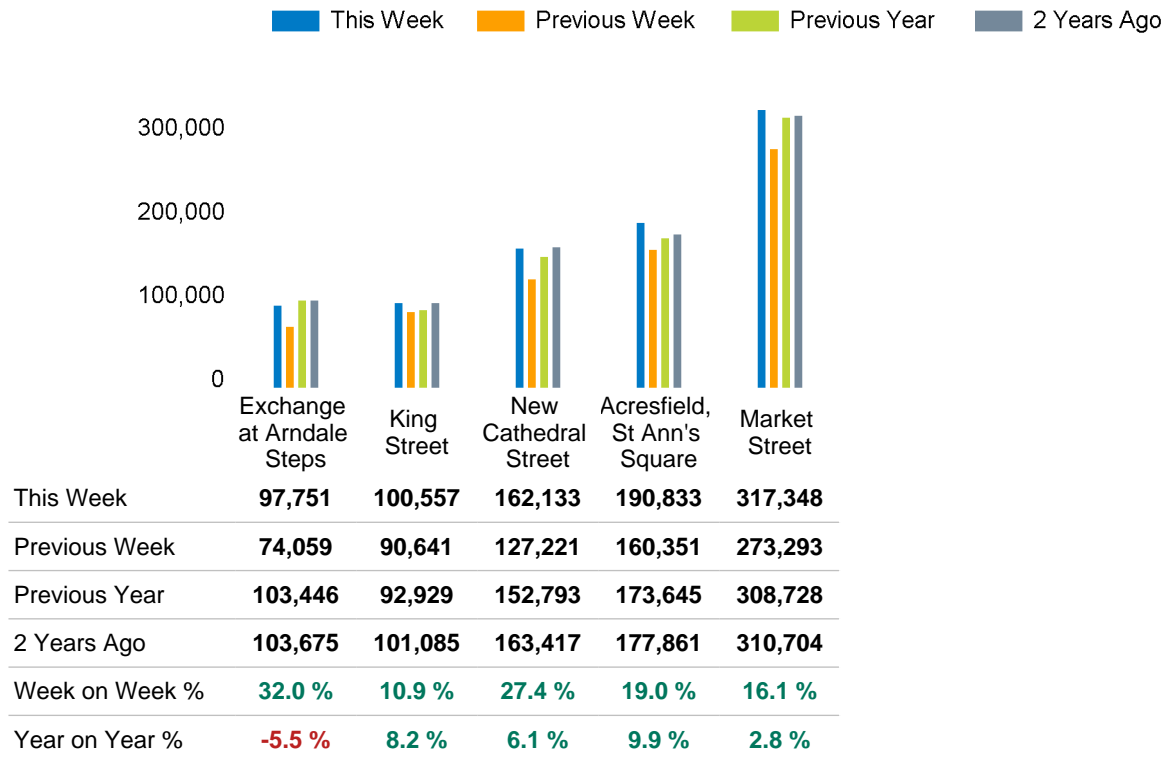

The total number of visitors to Manchester BID for the last 52 weeks is 39,925,737 which is 0.8% down on the previous year.

The total number of visitors for the year to date is 14,446,360 which is 4.3% down on the previous year.

The total number of visitors to Manchester BID in week commencing 24 May 2026 was 868,622.

The busiest day in week commencing 24 May 2026 was Saturday with 151,627 visitors.

The peak hour of the week was 13:00 on Saturday 30 May 2026 with footfall of 16,698.

Footfall Counts by day

Footfall Counts by hour

Footfall Counts by week

Footfall Counts by location

Footfall Counts by location

Reporting dates

This week - 24 May 2026 - 30 May 2026

Year to Date % change is the annual % change in footfall from week 1 of the current reporting year compared to the same period last year.
04 January 2026 - 30 May 2026 vs 05 January 2025 - 31 May 2025

Year on year % change is the % change for this week compared to the same week in the previous year.
24 May 2026 - 30 May 2026 vs 25 May 2025 - 31 May 2025

Week on week % change is the % change for this week compared to the previous week.
24 May 2026 - 30 May 2026 vs 17 May 2026 - 23 May 2026