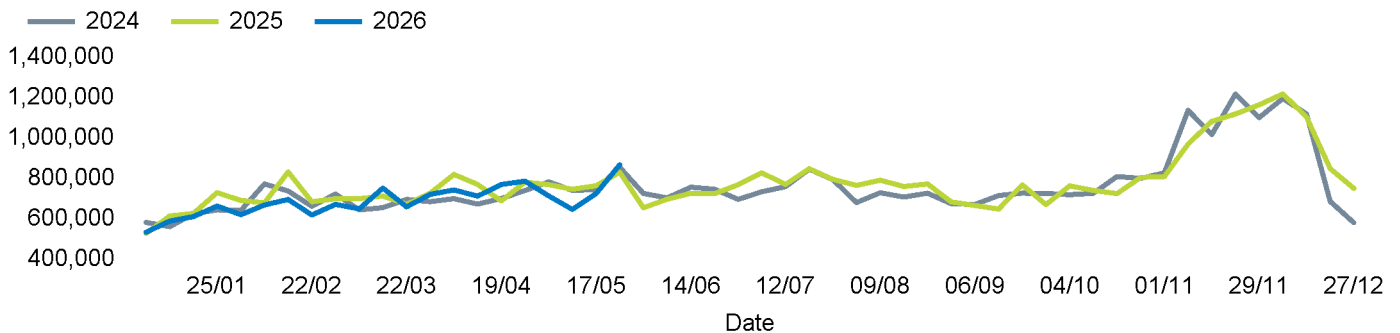

The total number of visitors to Manchester BID for the last 52 weeks is 39,925,737 which is 0.8% down on the previous year.

The total number of visitors for the year to date is 14,446,360 which is 4.3% down on the previous year.

The total number of visitors to Manchester BID in week commencing 24 May 2026 was 868,622.

The busiest day in week commencing 24 May 2026 was Saturday with 151,627 visitors.

The peak hour of the week was 13:00 on Saturday 30 May 2026 with footfall of 16,698.

Footfall Counts by week

■ This Week ■ Previous Year
■ Previous Week ■ 2 Years Ago

Weather

	Sun	Mon	Tue	Wed	Thu	Fri	Sat
This week	28°	33°	33°	33°	28°	28°	25°
Previous week	15°	17°	17°	17°	22°	27°	27°
Previous year	20°	18°	16°	18°	21°	22°	22°

Footfall Counts by day

Footfall Counts by hour

Footfall Counts by week

Footfall Counts by location

Footfall Counts by location

Reporting dates

This week - 24 May 2026 - 30 May 2026

Year to Date % change is the annual % change in footfall from week 1 of the current reporting year compared to the same period last year.
04 January 2026 - 30 May 2026 vs 05 January 2025 - 31 May 2025