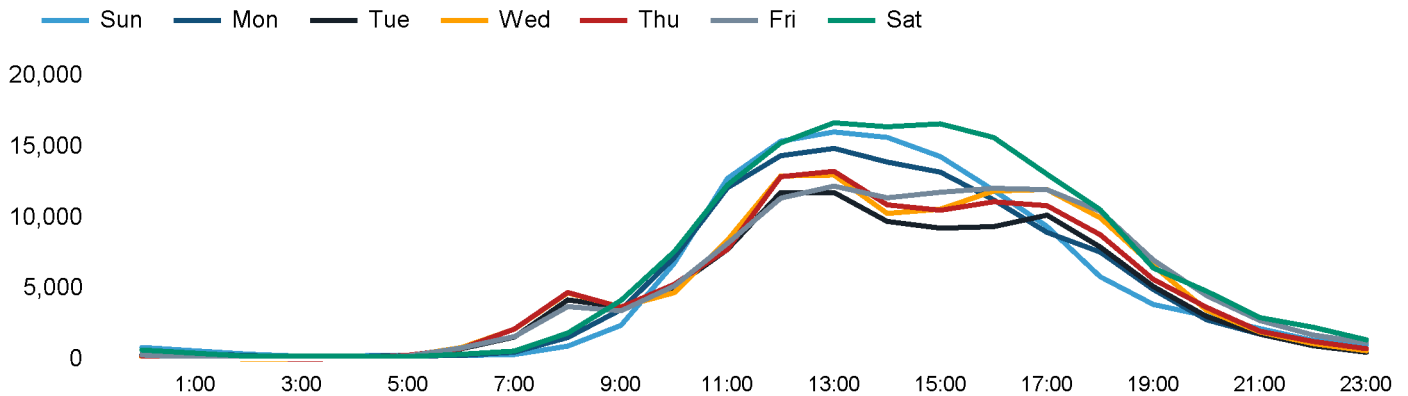

The total number of visitors to Manchester BID in week commencing 24 May 2026 was 868,622.

The busiest day in week commencing 24 May 2026 was Saturday with 151,627 visitors.

The peak hour of the week was 13:00 on Saturday 30 May 2026 with footfall of 16,698.

Footfall Counts by week

■ This Week ■ Previous Year
■ Previous Week ■ 2 Years Ago

Weather

	Sun	Mon	Tue	Wed	Thu	Fri	Sat
This week	28°	33°	33°	33°	28°	28°	25°
Previous week	15°	17°	17°	17°	22°	27°	27°
Previous year	20°	18°	16°	18°	21°	22°	22°

Footfall Counts by day

Footfall Counts by hour

Footfall Counts by week

Footfall Counts by location

Footfall Counts by location

Reporting dates

This week - 24 May 2026 - 30 May 2026

Year to Date % change is the annual % change in footfall from week 1 of the current reporting year compared to the same period last year.
04 January 2026 - 30 May 2026 vs 05 January 2025 - 31 May 2025