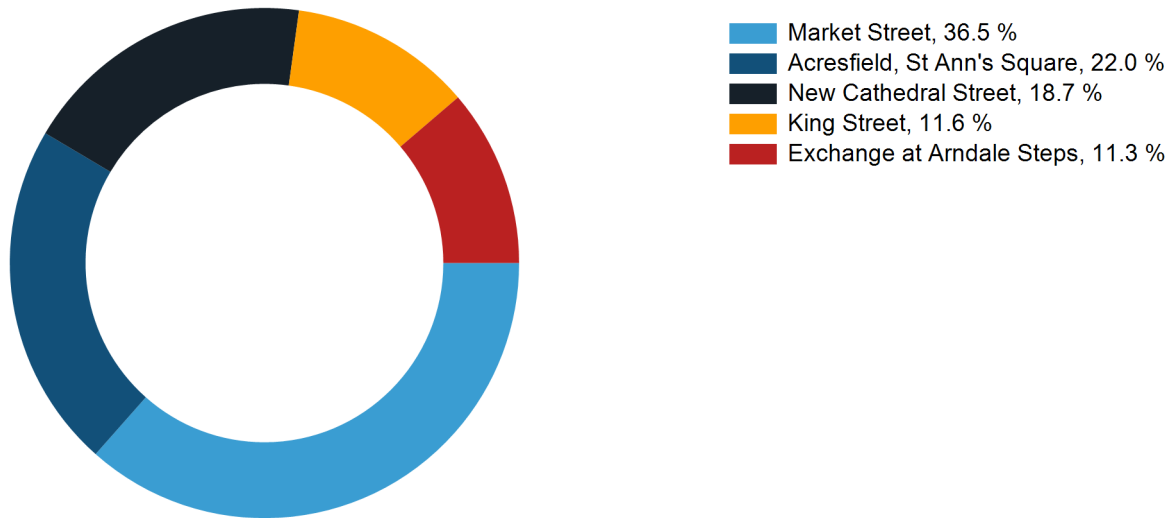

Footfall Counts by day

Footfall Counts by hour

Footfall Counts by week

Footfall Counts by location

Footfall Counts by location

Reporting dates

This week - 24 May 2026 - 30 May 2026

Year to Date % change is the annual % change in footfall from week 1 of the current reporting year compared to the same period last year.
04 January 2026 - 30 May 2026 vs 05 January 2025 - 31 May 2025