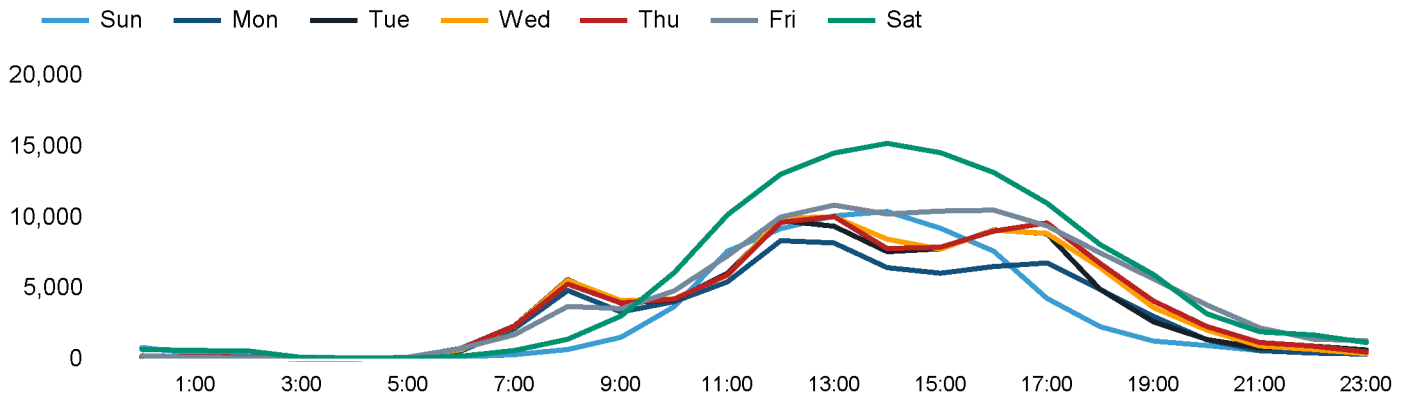

Footfall Counts by hour