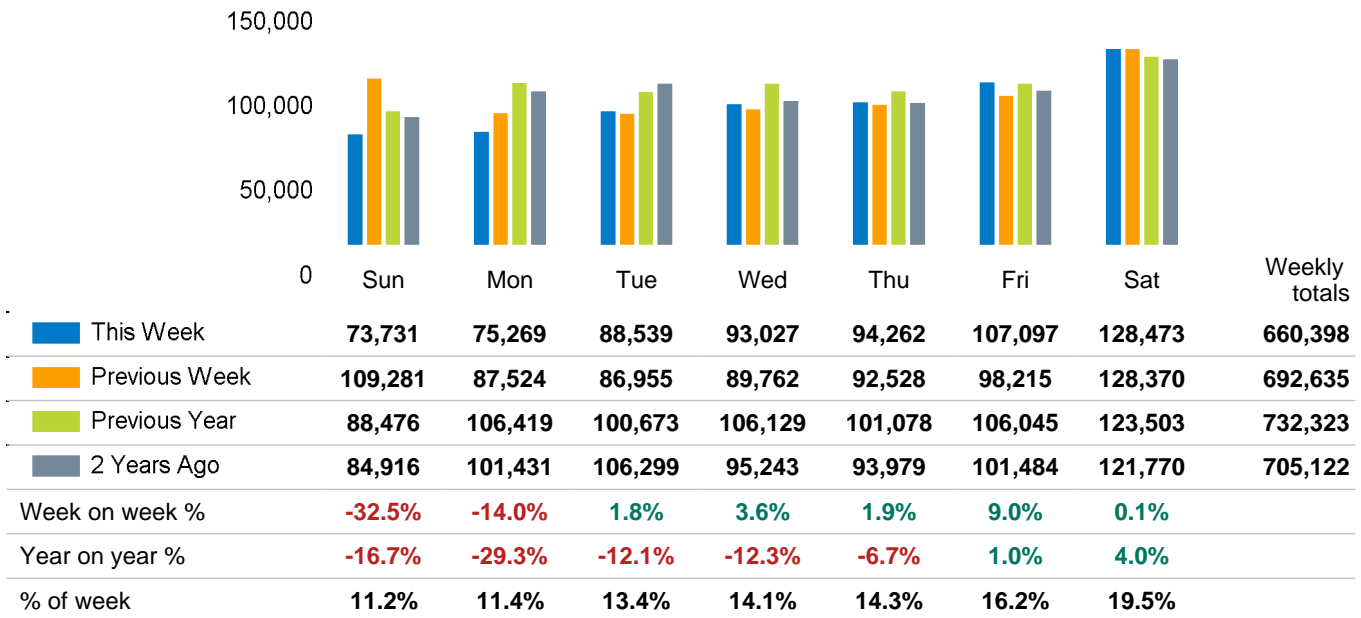

Footfall Counts by day