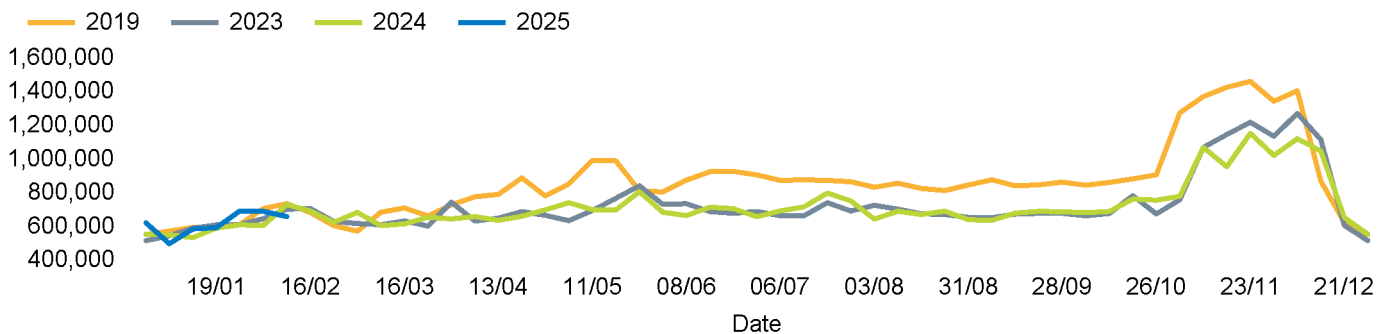

Footfall Counts by week