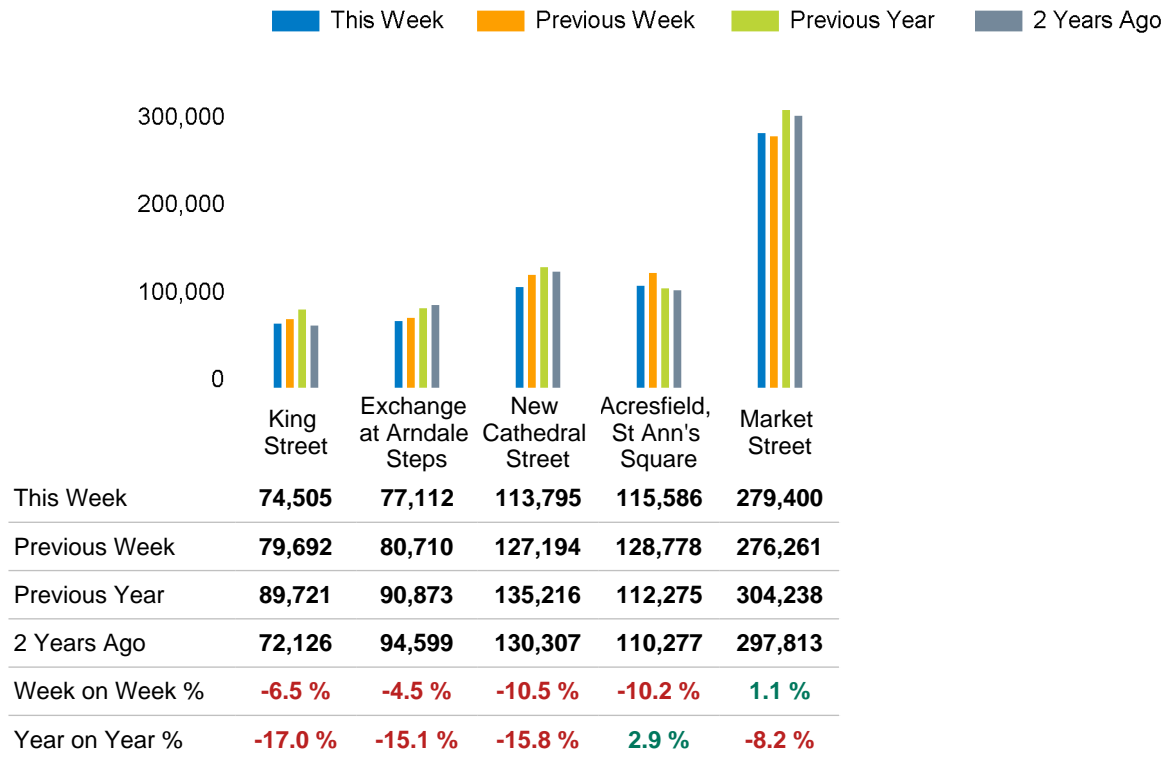

Footfall Counts by location