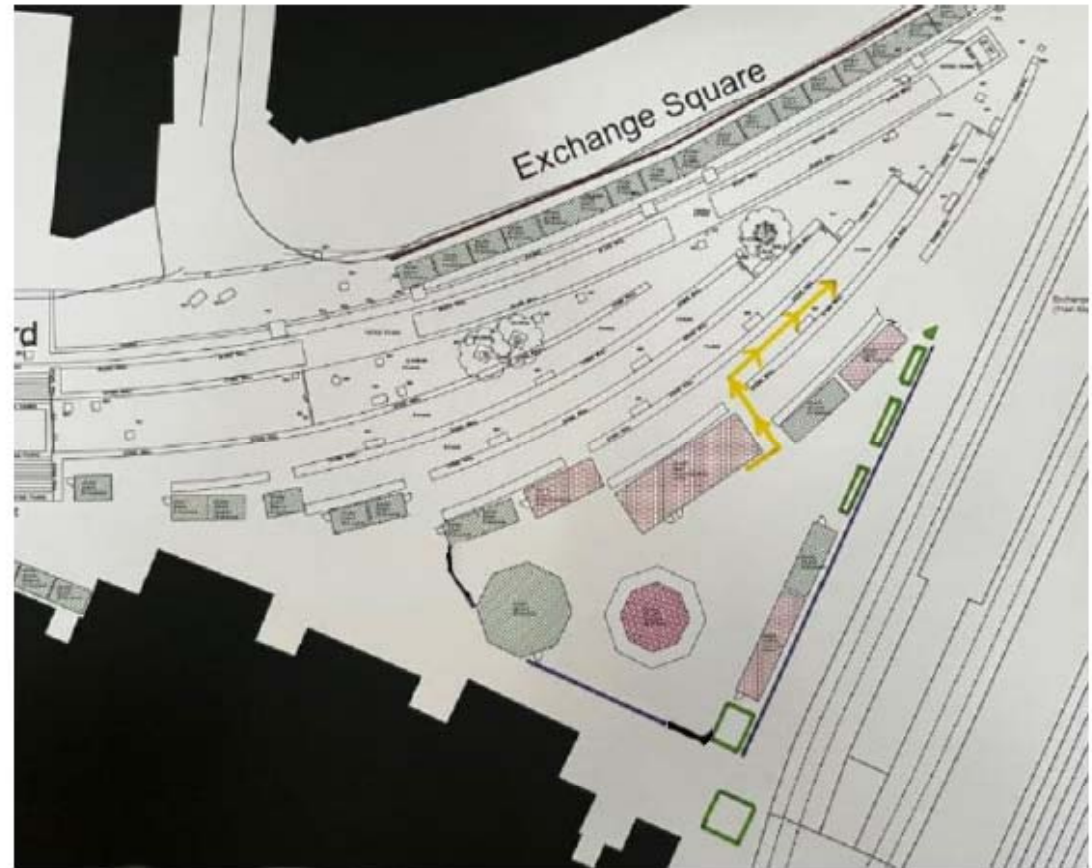

Exchange Square & Corn Exchange

7 Food, 3 Bar,
28 Craft

- Purple lines indicate alcohol perimeter
- Green lines indicate strategic HVM

- Defib permanent position
- Yellow arrows denote Porky Pig queue mgmt system
- Brown Line indicates Local agreement w. Corn Exchange to recess back 2 metres maintaining usual public walkway