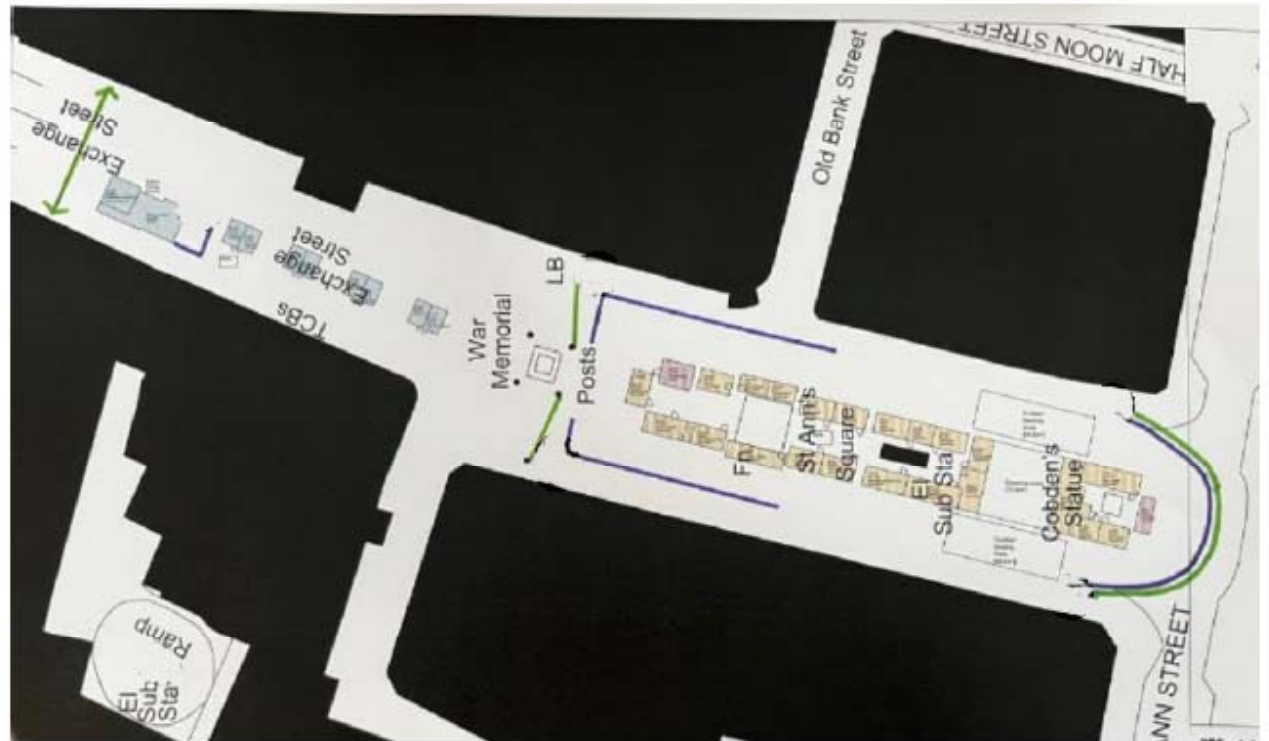

St Ann Square & Exchange Street

9 Food, 2 Bar,
11 Craft

- Purple lines indicate alcohol perimeter
- Green line indicates HVM
- De fib located King Street & New Cathedral Street