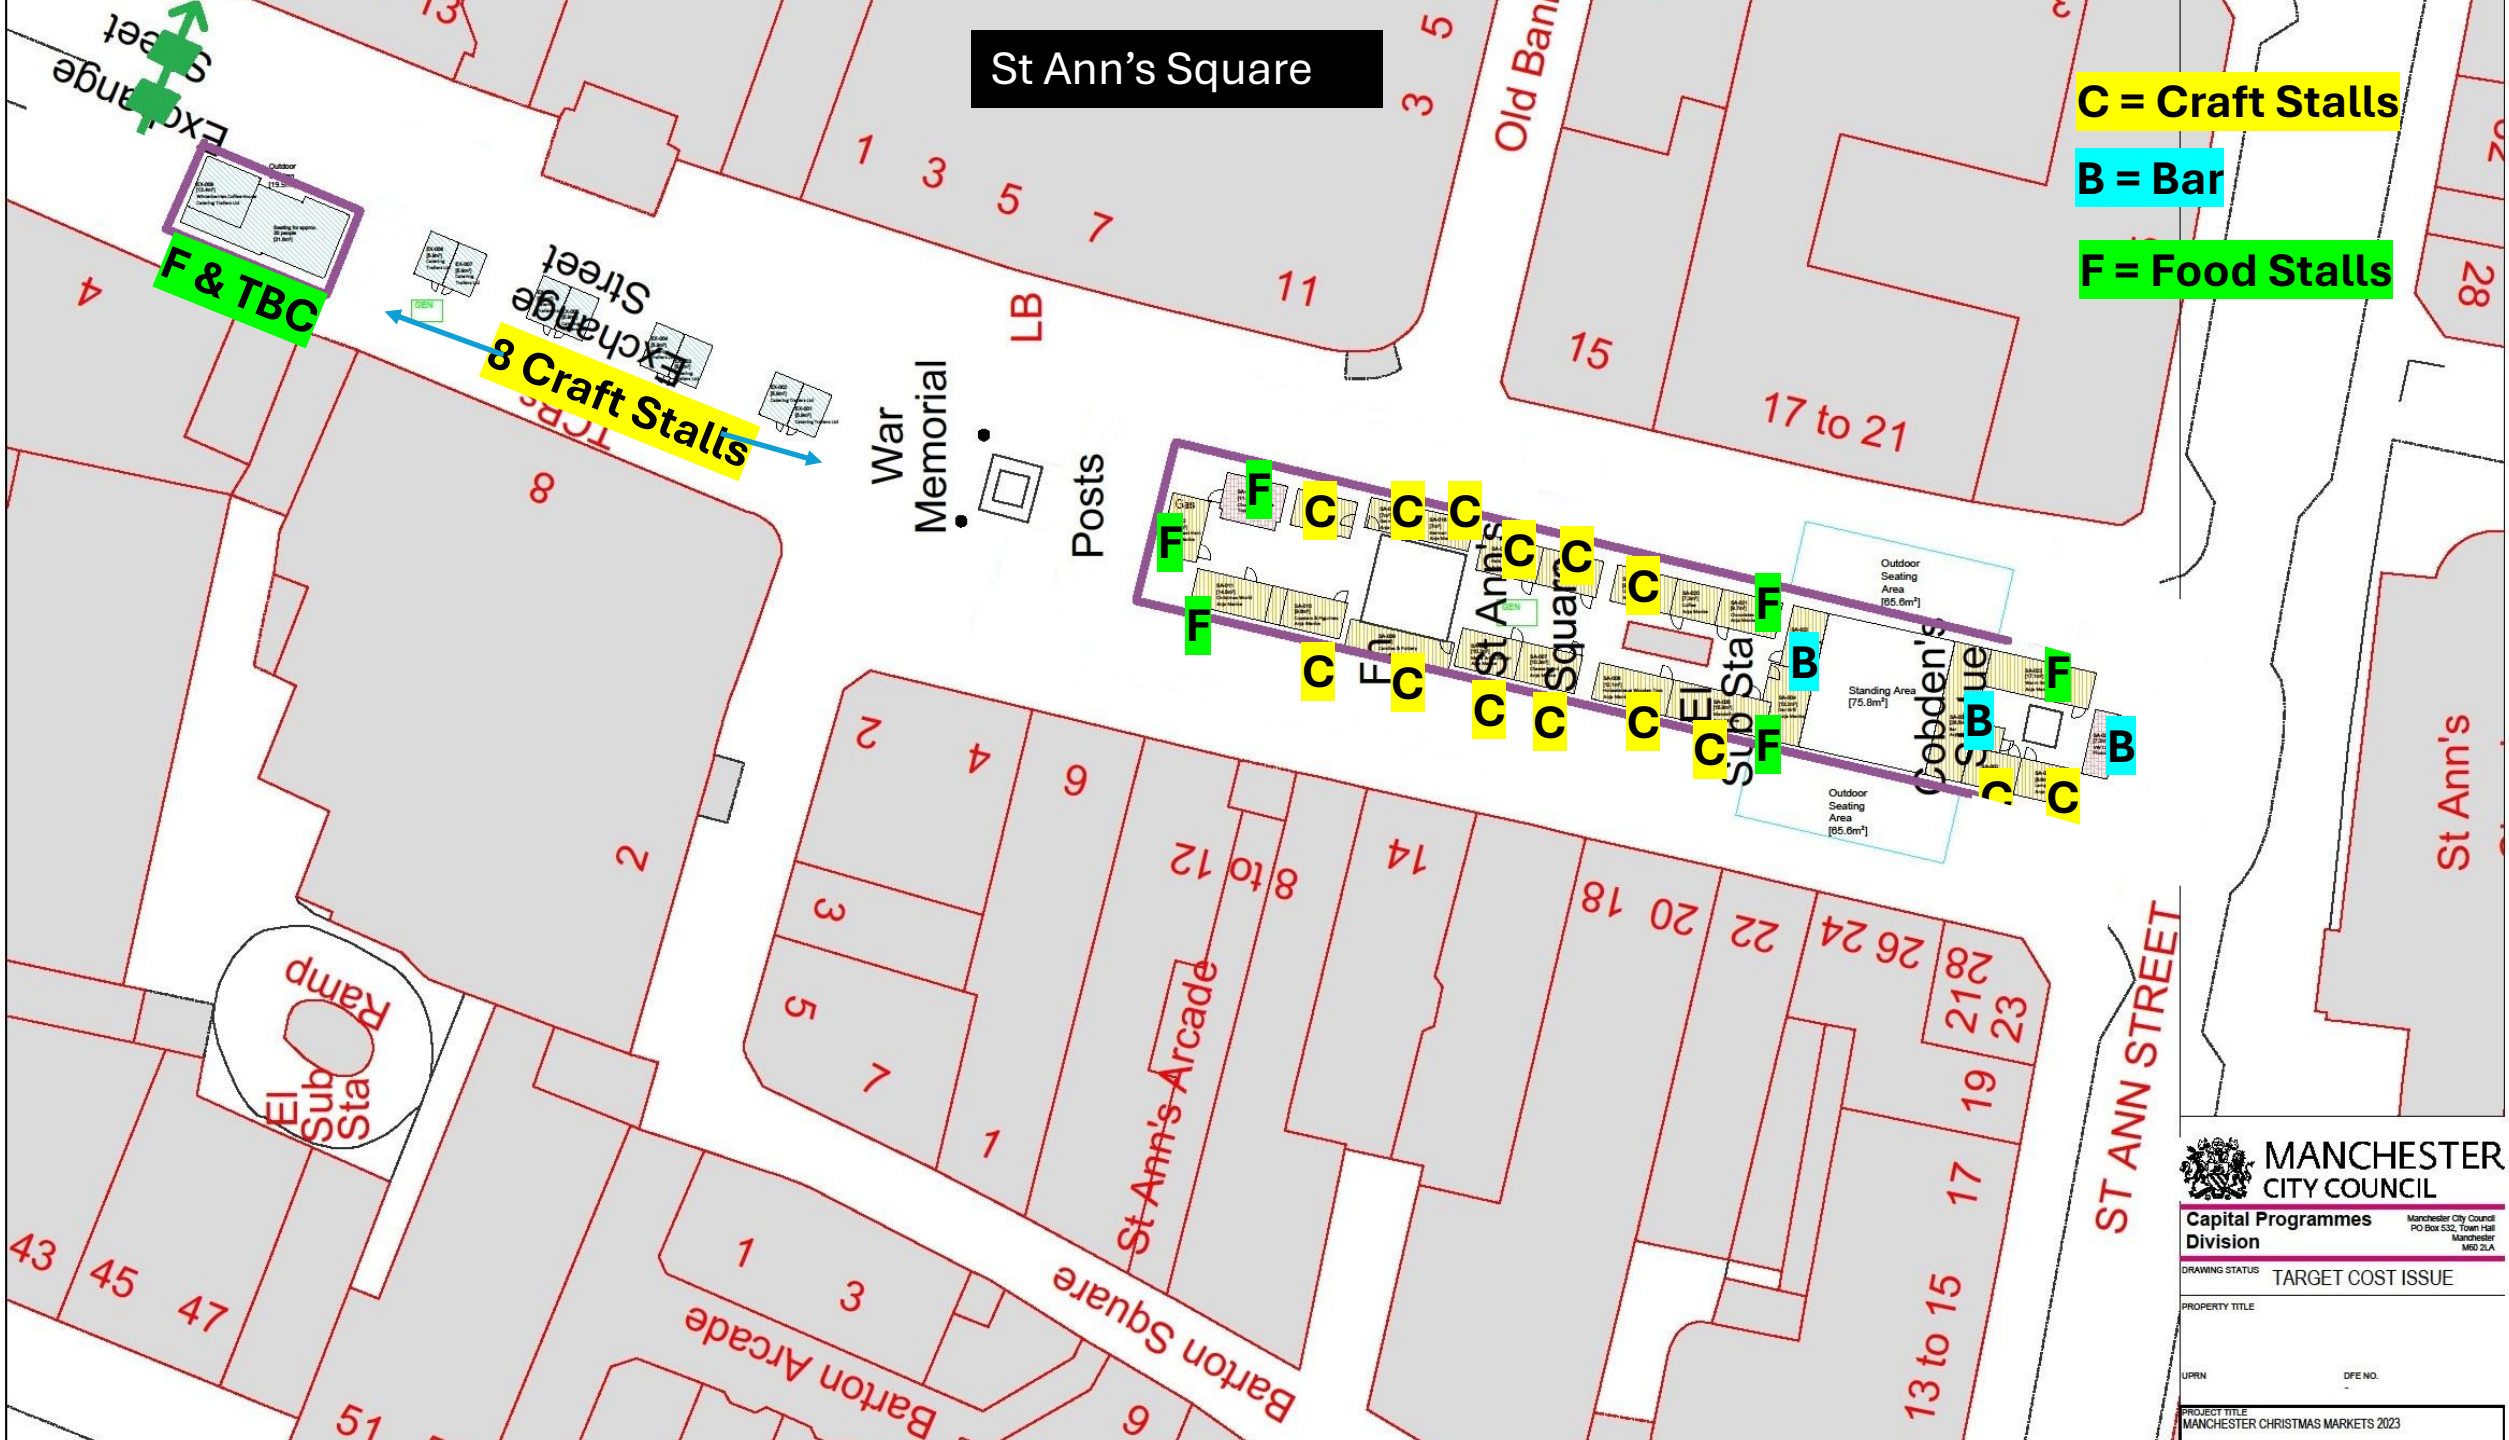

Exchange Square (Tram Station)

Pinch point

Pancakes

Porky Pig

Tikka Kitchen

Barrel Bar

Mill Exchange

Swing Grill Bratwurst

C = Craft

F = Food

B = Beverage

27

Bar No3
Cocktails B

C C
C C

C C
C C F
GEN

New Cathedral Street

UPRN DFE NO.

PROJECT TITLE
MANCHESTER CHRISTMAS MARKETS 2023

St Ann's Square

- C = Craft Stalls
- B = Bar
- F = Food Stalls

King Street

Alcohol Line

8 Craft Stalls

HVM