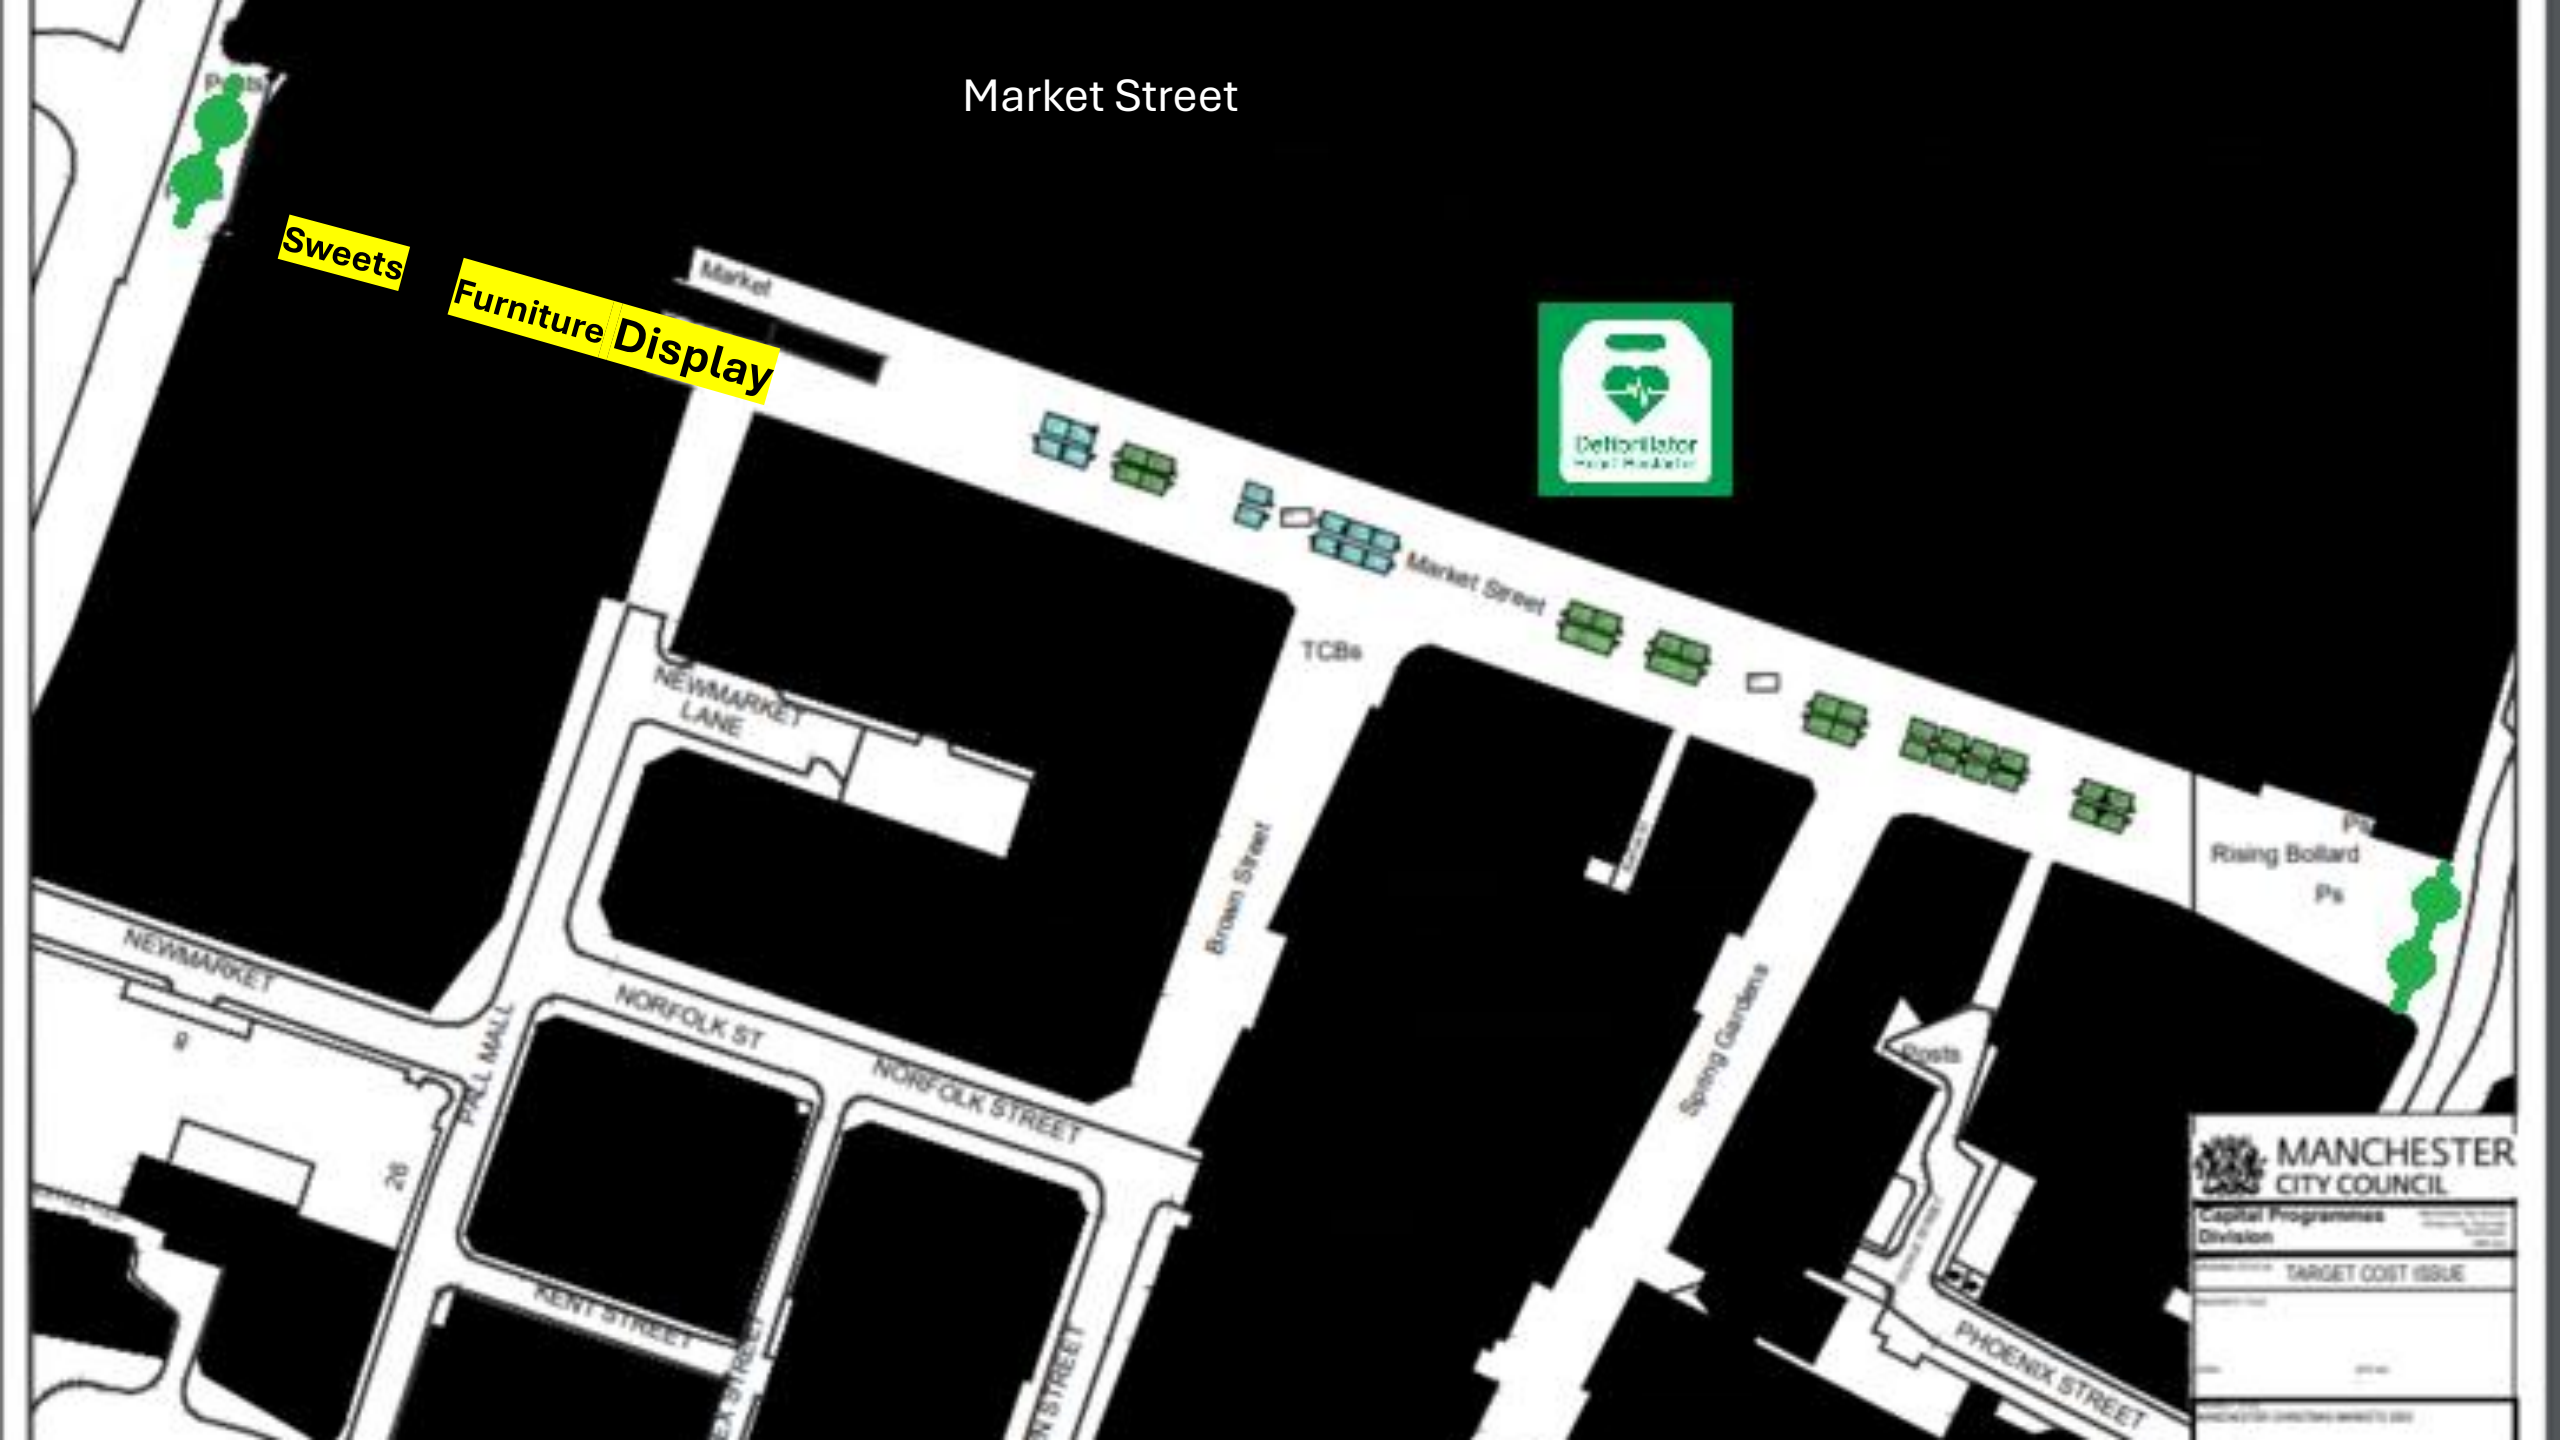

Market Street

Sweets

Furniture Display