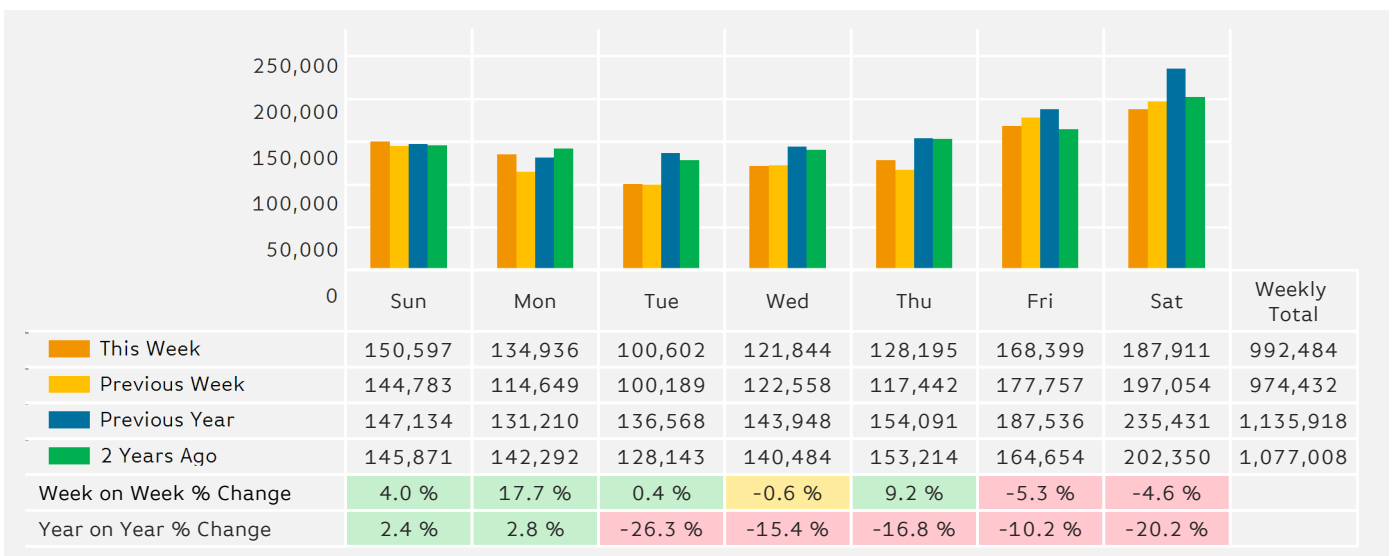

Footfall by Day