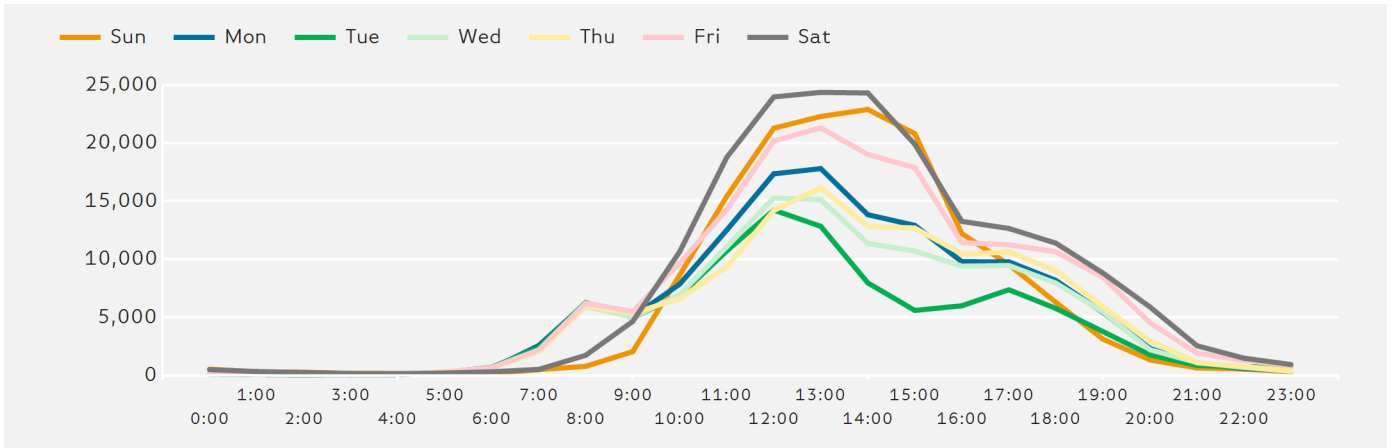

Footfall by Hour