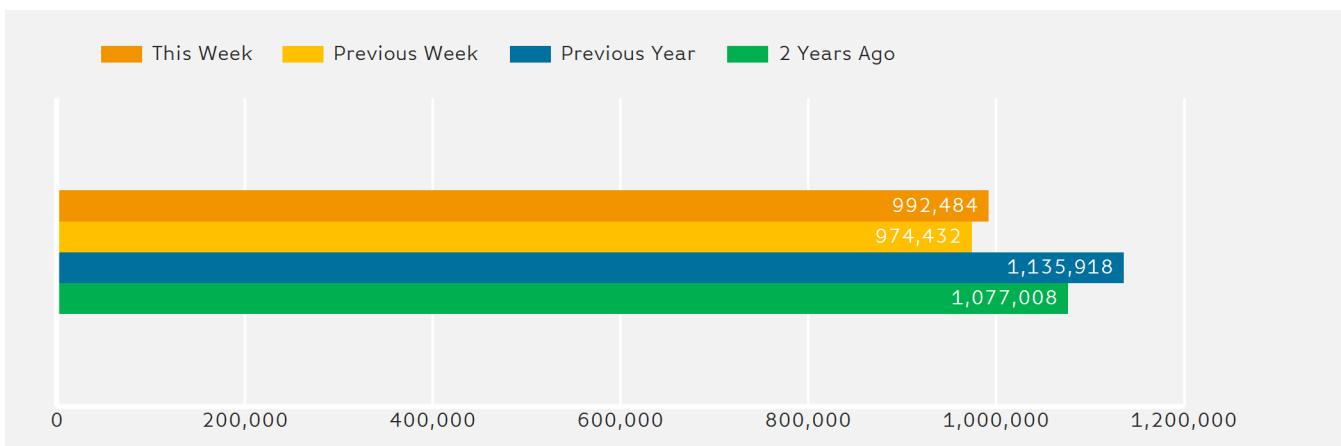

**Headlines**

The change in footfall for Manchester BID over the last 52 weeks is 5% up on the previous year.

Footfall for the year to date is 4.8% up on the previous year.

The number of visitors counted for week commencing 25 November 2018 was 992,484.

The busiest day in week commencing 25 November 2018 was Saturday with 187,911 visitors.

The peak hour of the week was 13:00 on Saturday 1 December 2018 with footfall of 24,371

**Footfall by Week**