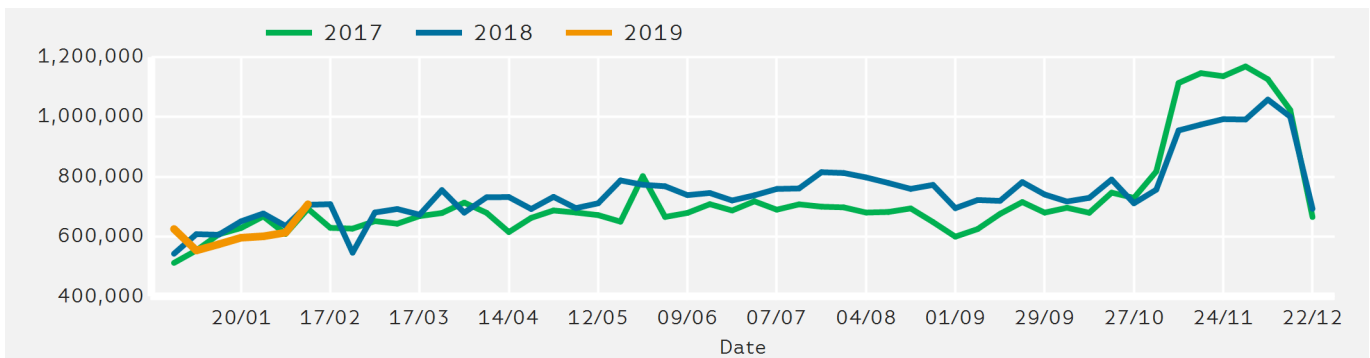

Footfall by Week