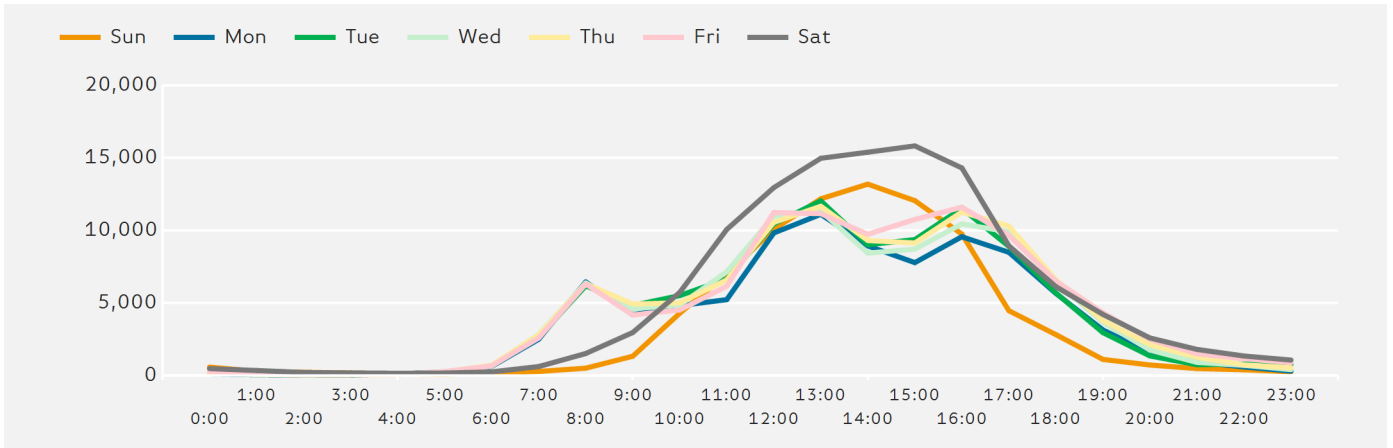

Footfall by Hour