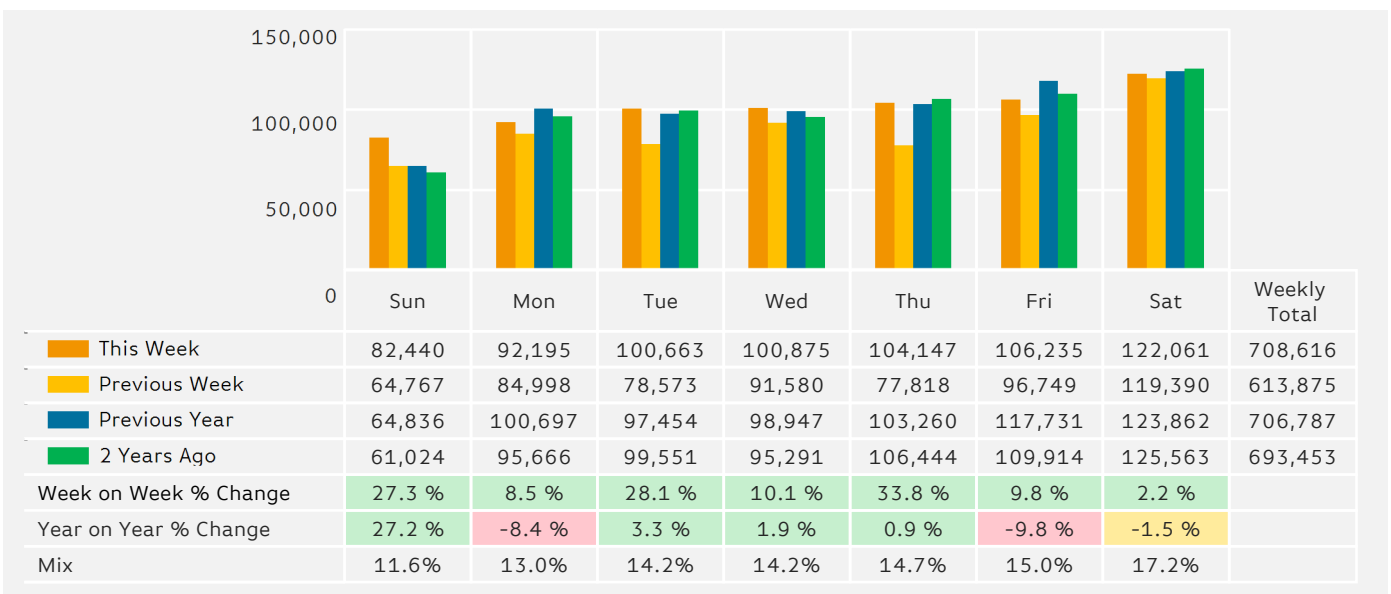

Footfall by Day