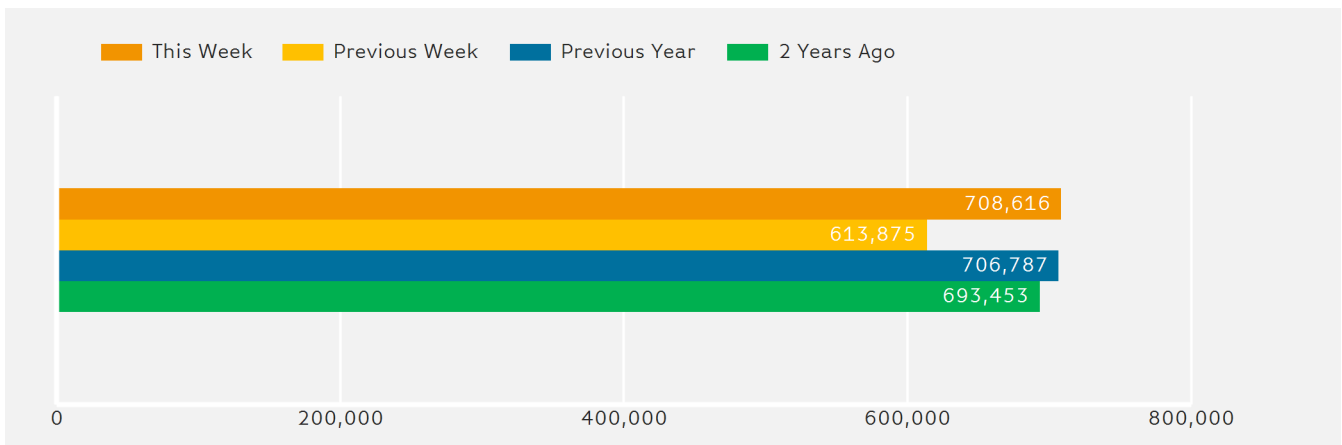

**Headlines**

The change in footfall for Manchester BID over the last 52 weeks is 2.8% up on the previous year.

Footfall for the year to date is 3.5% down on the previous year.

The number of visitors counted for week commencing 10 February 2019 was 708,616.

The busiest day in week commencing 10 February 2019 was Saturday with 122,061 visitors.

The peak hour of the week was 15:00 on Saturday 16 February 2019 with footfall of 15,812

**Footfall by Week**