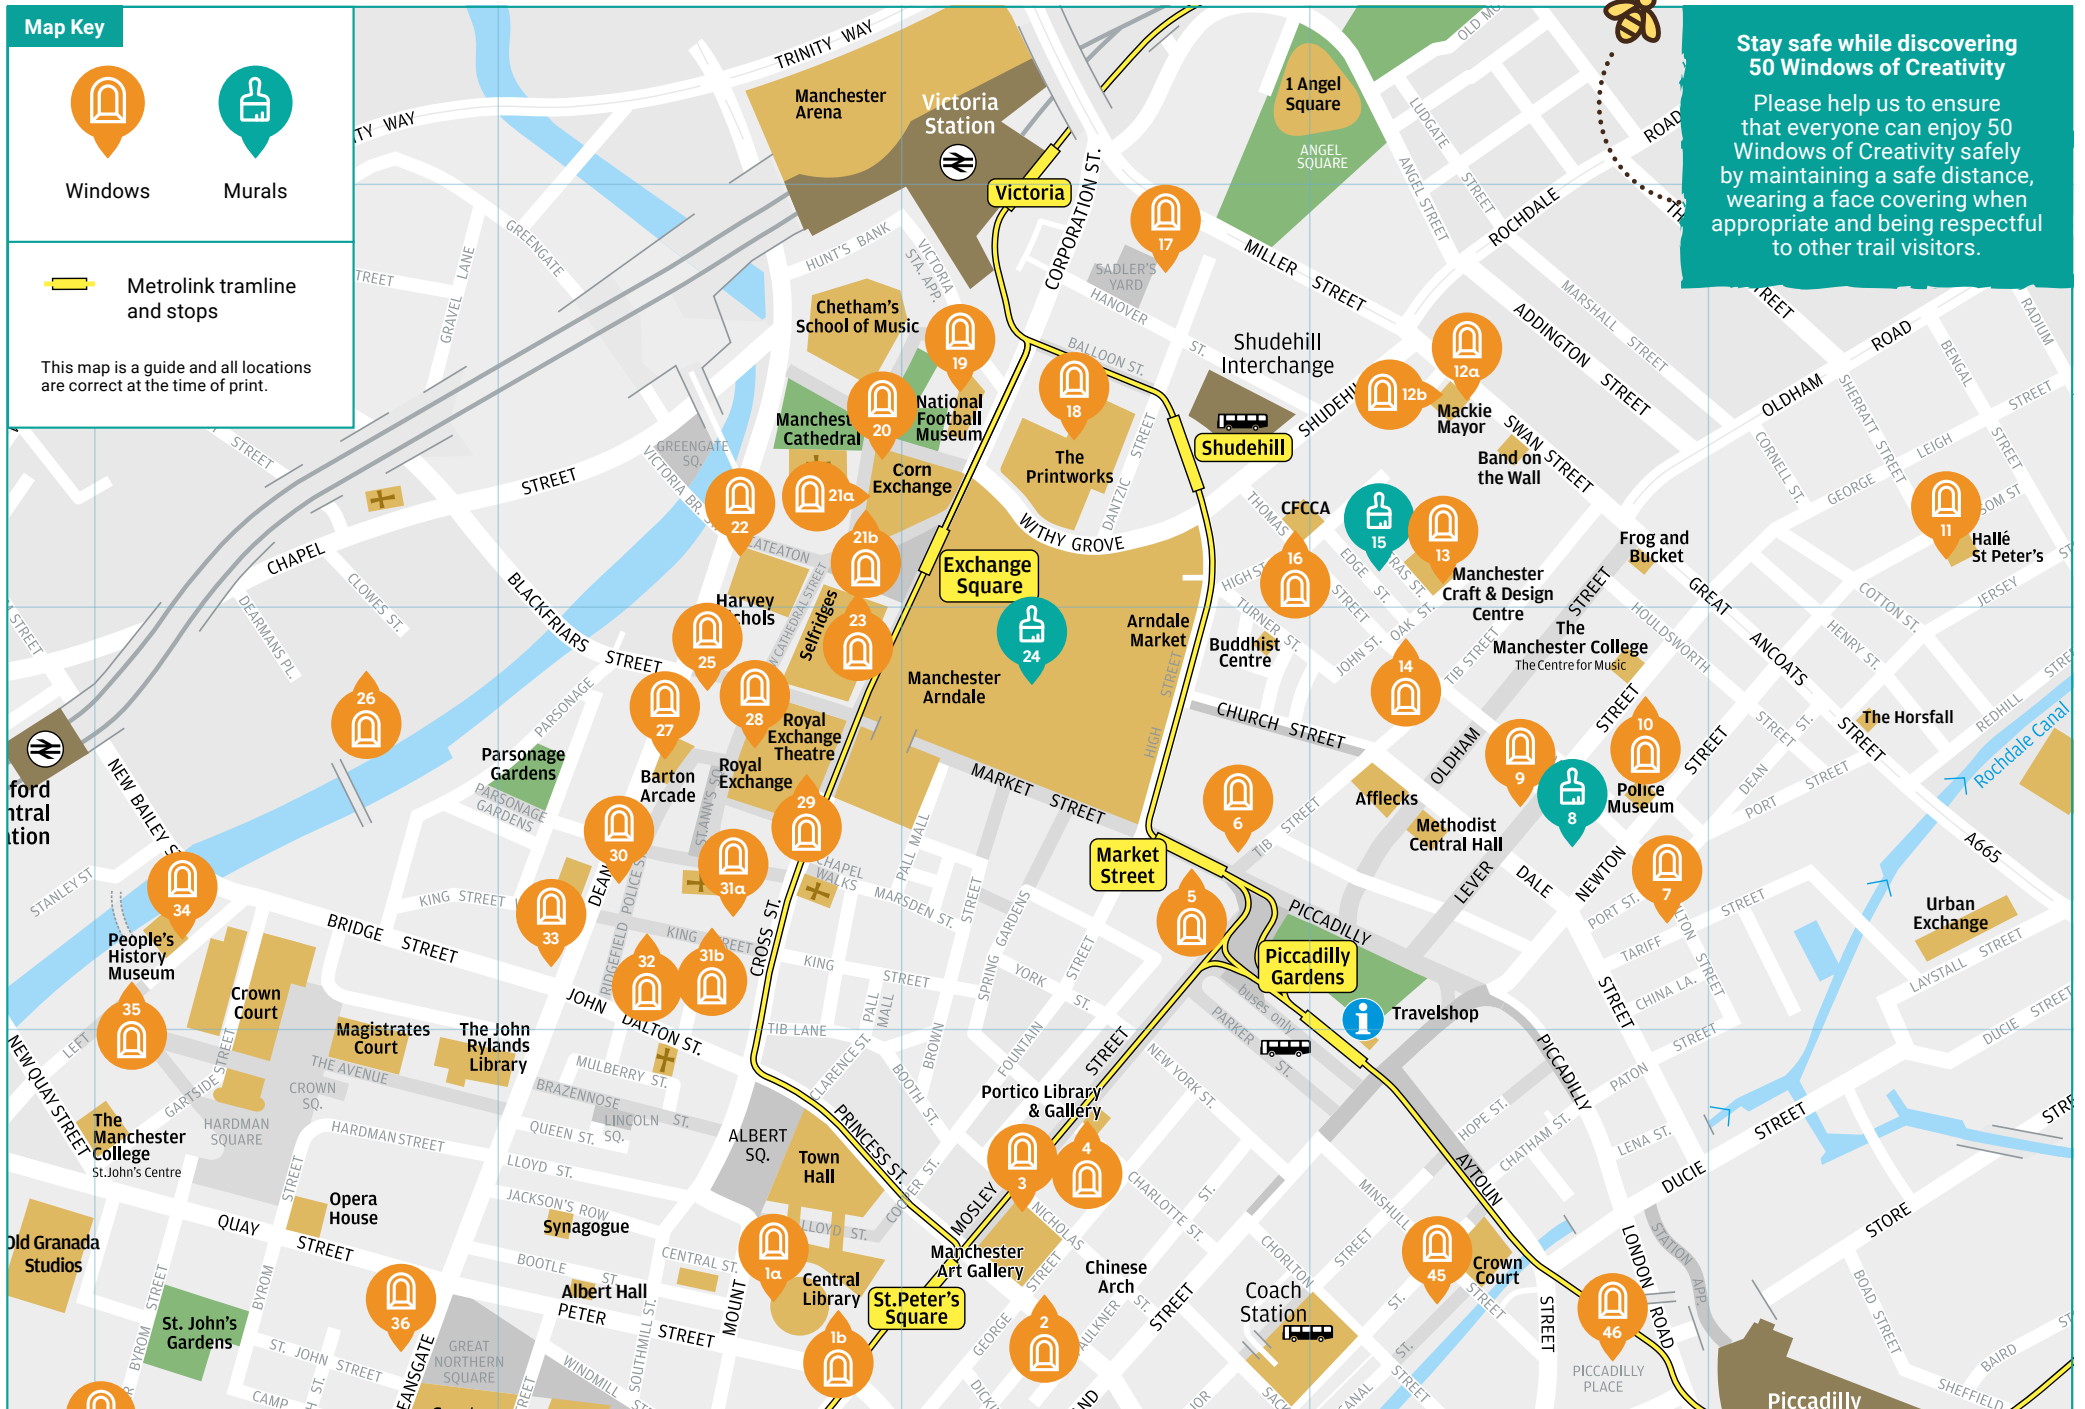

45. Guy McKinley

Location: No. 1 Canal Street

46. Meha Art

Location: Transport for Greater Manchester, 2 Piccadilly Place

47. Mary Goodwin

Location: Kimpton Clocktower Hotel

48. Caroline Dowsett

Location: Hatch, Unit 25, Oxford Road

49d. Sumit Sarkar aka KrikSix

Location: Royal Northern College of Music

49e. CJTaylor Art

Location: Royal Northern College of Music

49f. Venture Arts Presents

Featuring: Jennie Franklin, Ahmed Mohammed, Barry Anthony Finan
Location: Royal Northern College of Music

50. Kaper

Location: Manchester Museum

May Wild Studio, from Wild in Art contemporary art and design showcase

Map Key

Windows

Murals

This map is a guide and all locations are correct at the time of print.

Stay safe while discovering 50 Windows of Creativity

Please help us to ensure that everyone can enjoy 50 Windows of Creativity safely by maintaining a safe distance, wearing a face covering when appropriate and being respectful to other trail visitors.

Each square represents 1/4 mile, approx. 5 minutes walk