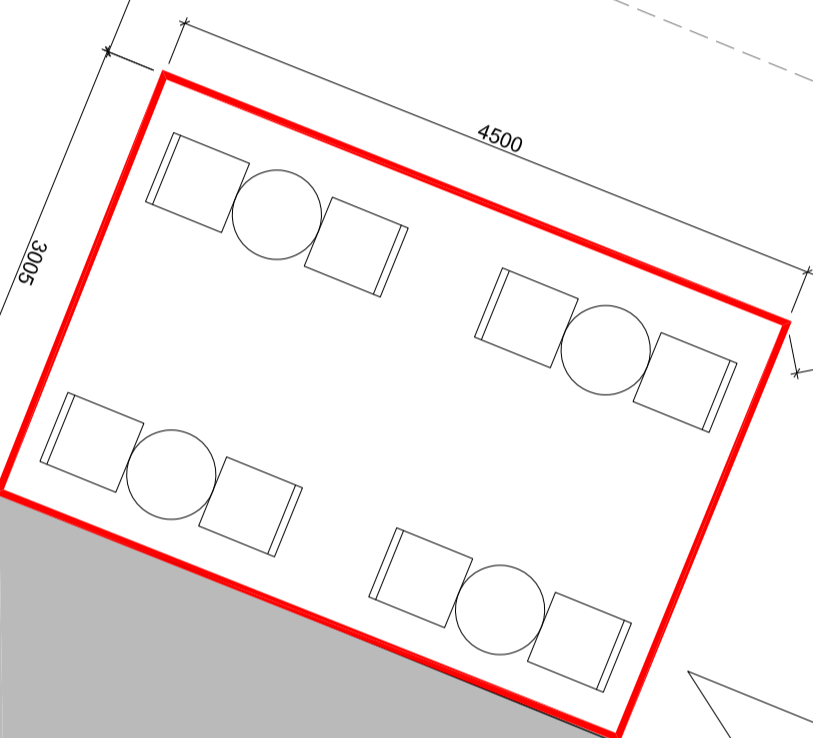

DEANS GATE

Approximate kerb line

Approximate line of bollards

Advertising Hoarding

Greggs

43

45  
Bloom Cafe

47

CLIENT  
Bloom Cafe

PROJECT  
Bloom Cafe, 45 Deansgate, Manchester

DRAWING TITLE  
Proposed Plan of Pavement Seating Area

SCALE  
1:100 @ A2

DATE OF ORIGIN  
08.04.21

PROJECT No.  
0120

DRAWING No.  
AP001

REGION  
A